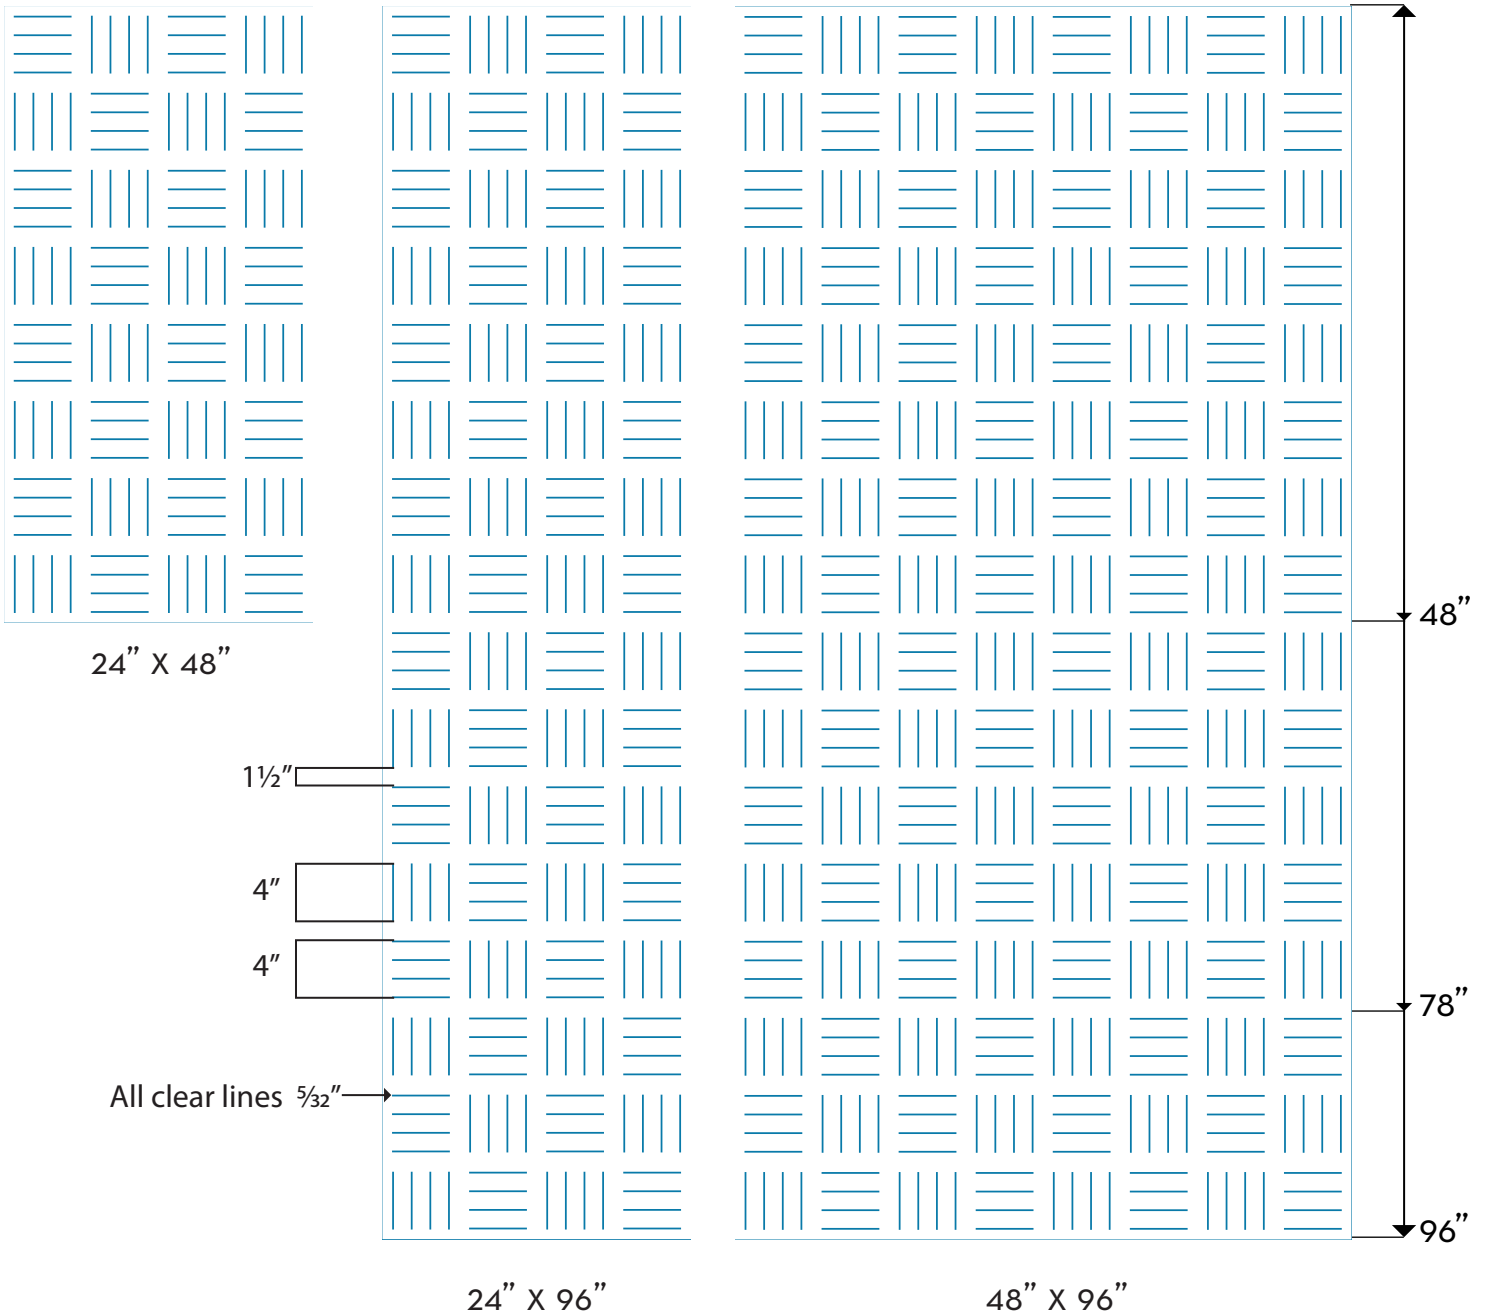

Line-Up One-Way Film

Don't Forget! Design Can Be
Used Turned Sideways!

White color indicates etched glass effect

DARKER BLUE IS CLEAR

SIZES ARE SUBJECT TO AVAILABILITY. ADDITIONAL SIZES MAY BE AVAILABLE ON OUR WEBSITE.