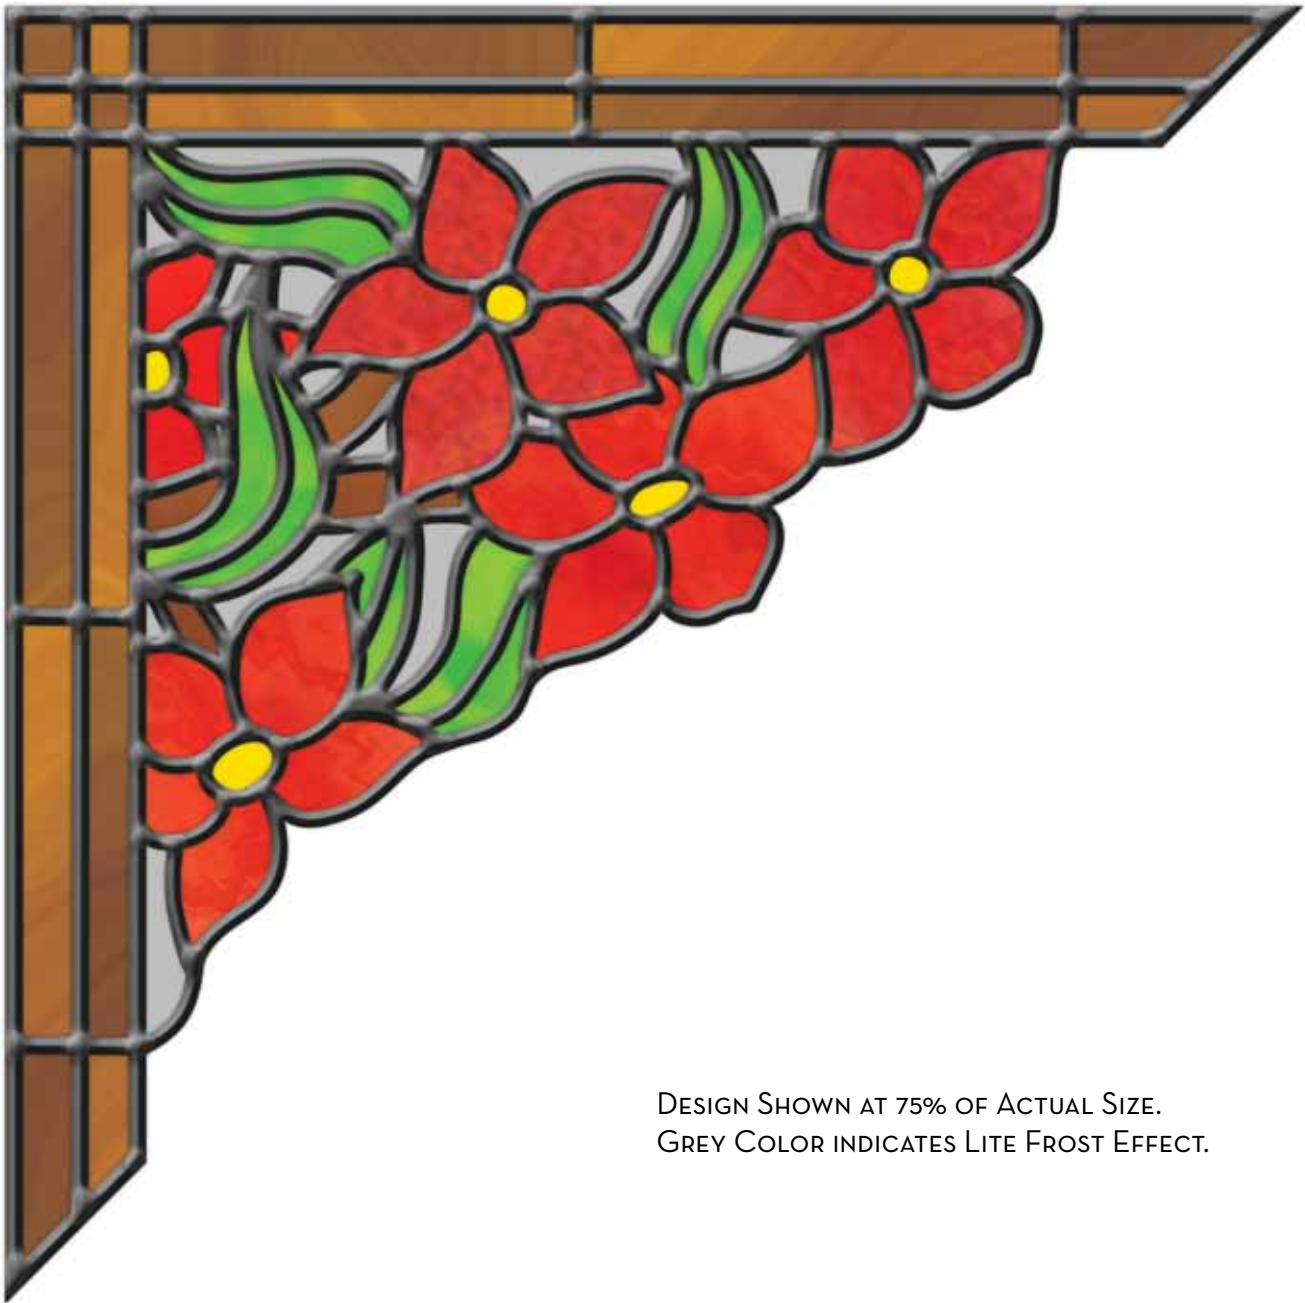

Mandalay Corner Accent

4 pieces - 9” x 9” each

DESIGN SHOWN AT 75% OF ACTUAL SIZE.
GREY COLOR INDICATES LITE FROST EFFECT.