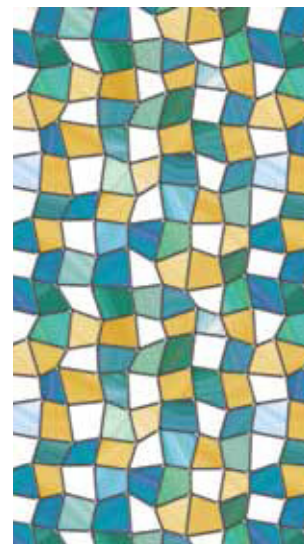

Mirage Stained Glass • Sizes

DON'T FORGET DESIGN CAN BE
USED TURNED SIDWAYS!

16" X 86"

24" X 86"

32" X 86"

24" X 43"

PATTERN REPEAT IS 24" X 24". I.E. 48" X 86" IS A LITTLE MORE THAN 6 PATTERN REPEATS

SIZES ARE SUBJECT TO AVAILABILITY. ADDITIONAL SIZES MAY BE AVAILABLE ON OUR WEBSITE.