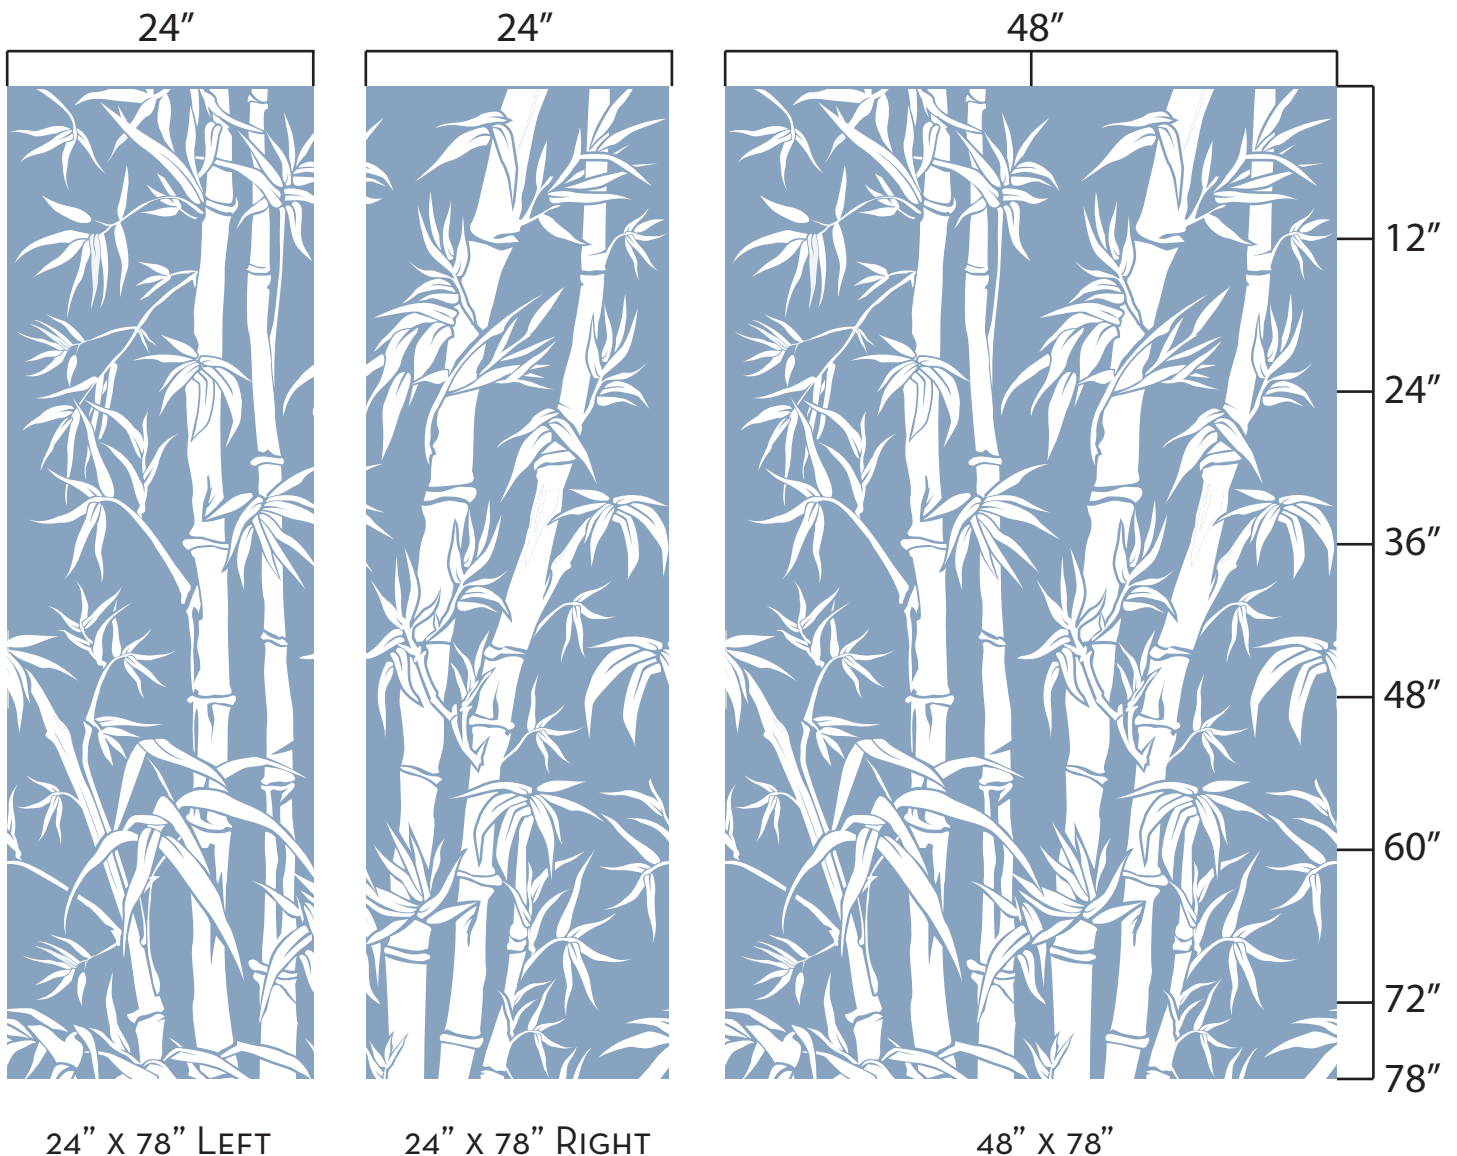

## Big Bamboo Etched Glass • Sizes

WHITE COLOR INDICATES ETCHED GLASS EFFECT.  
DARKER BLUE IS CLEAR OR PRIVACY.

SIZES ARE SUBJECT TO AVAILABILITY. ADDITIONAL SIZES MAY BE AVAILABLE ON OUR WEBSITE.

## Big Bamboo Etched Glass • Sizes

WHITE COLOR INDICATES ETCHED GLASS EFFECT.  
DARKER BLUE IS CLEAR OR PRIVACY.

24" X 96" LEFT

24" X 96" RIGHT

48" X 96"

SIZES ARE SUBJECT TO AVAILABILITY. ADDITIONAL SIZES MAY BE AVAILABLE ON OUR WEBSITE.