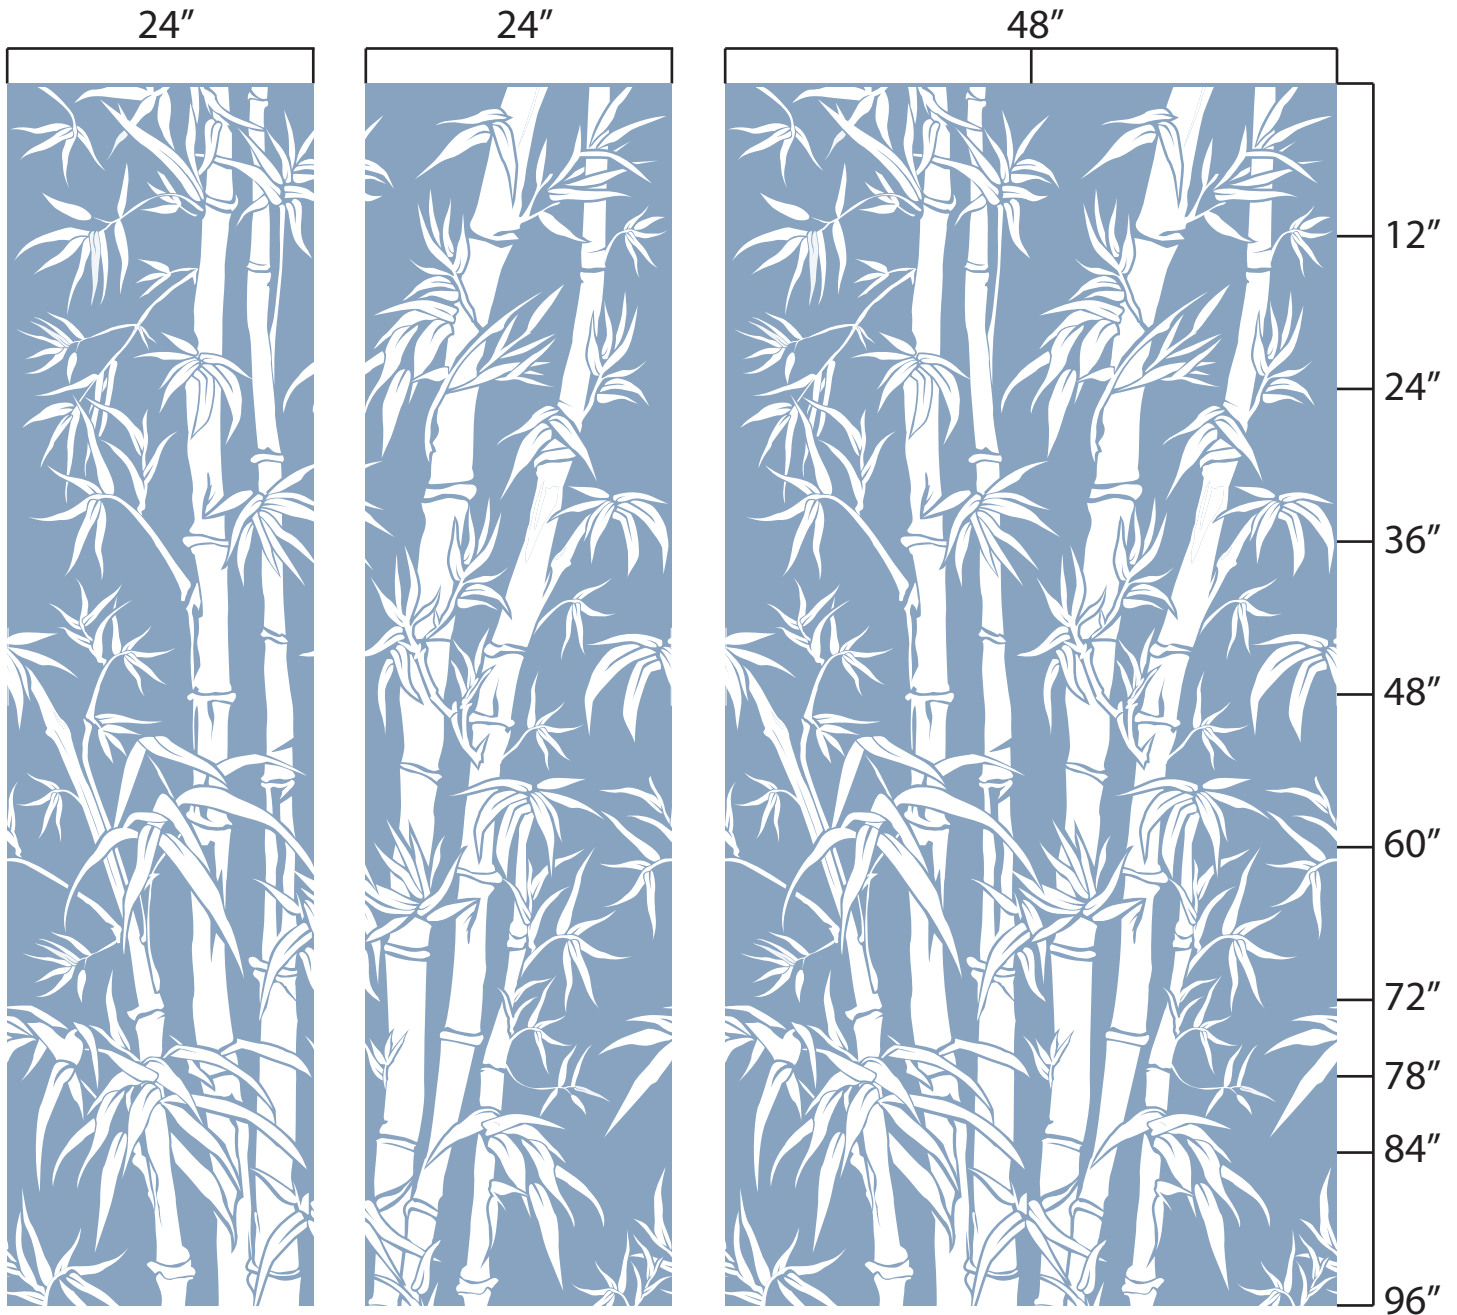

## Big Bamboo Etched Glass • Sizes

WHITE COLOR INDICATES ETCHED GLASS EFFECT.  
DARKER BLUE IS CLEAR OR PRIVACY.

SIZES ARE SUBJECT TO AVAILABILITY. ADDITIONAL SIZES MAY BE AVAILABLE ON OUR WEBSITE.

## Big Bamboo Etched Glass • Sizes

WHITE COLOR INDICATES ETCHED GLASS EFFECT.  
DARKER BLUE IS CLEAR OR PRIVACY.

24" X 96" LEFT

24" X 96" RIGHT

48" X 96"

SIZES ARE SUBJECT TO AVAILABILITY. ADDITIONAL SIZES MAY BE AVAILABLE ON OUR WEBSITE.