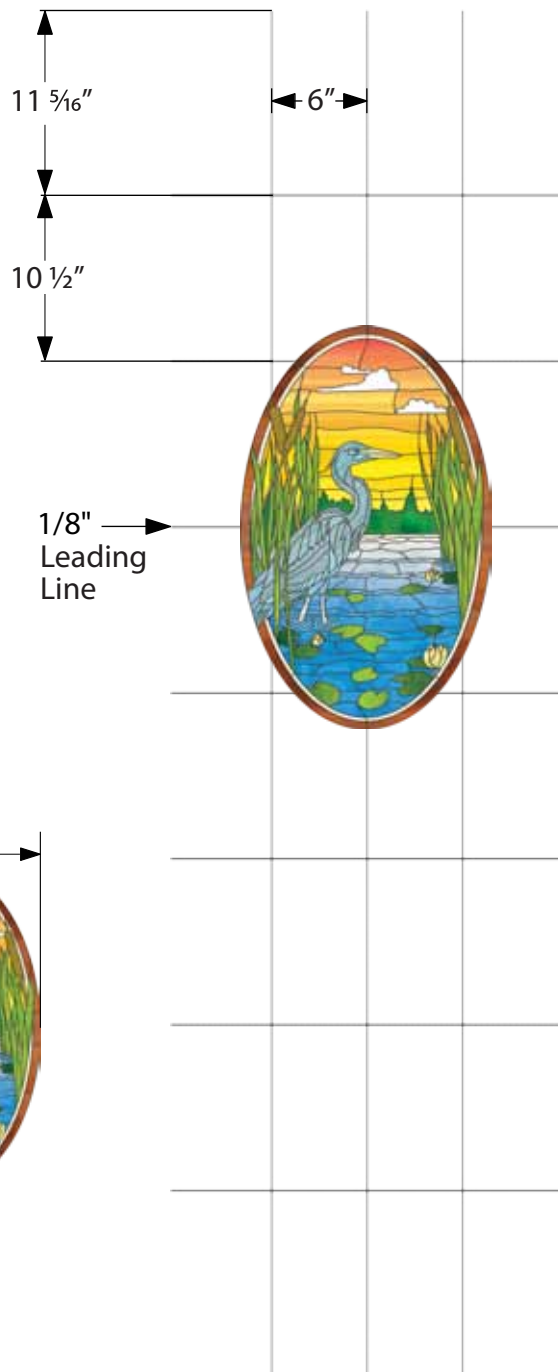

Lost Lake Leded Glass • Privacy & See Thru

Left Door Panel

Right Door Panel

Lost Lake Leded Glass • Privacy & See Thru

Lost Lake Door Panel • Privacy & See Thru

48" x 48" Door Panel
available in mirror image

48" x 86" Door Panel
available in mirror image