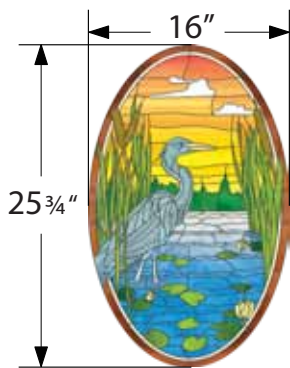

Lost Lake Leded Glass • Privacy & See Thru

Left Door Panel

Right Door Panel

Lost Lake Leded Glass • Privacy & See Thru

Lost Lake Door Panel • Privacy & See Thru

48" x 48" Door Panel
available in mirror image

48" x 86" Door Panel
available in mirror image