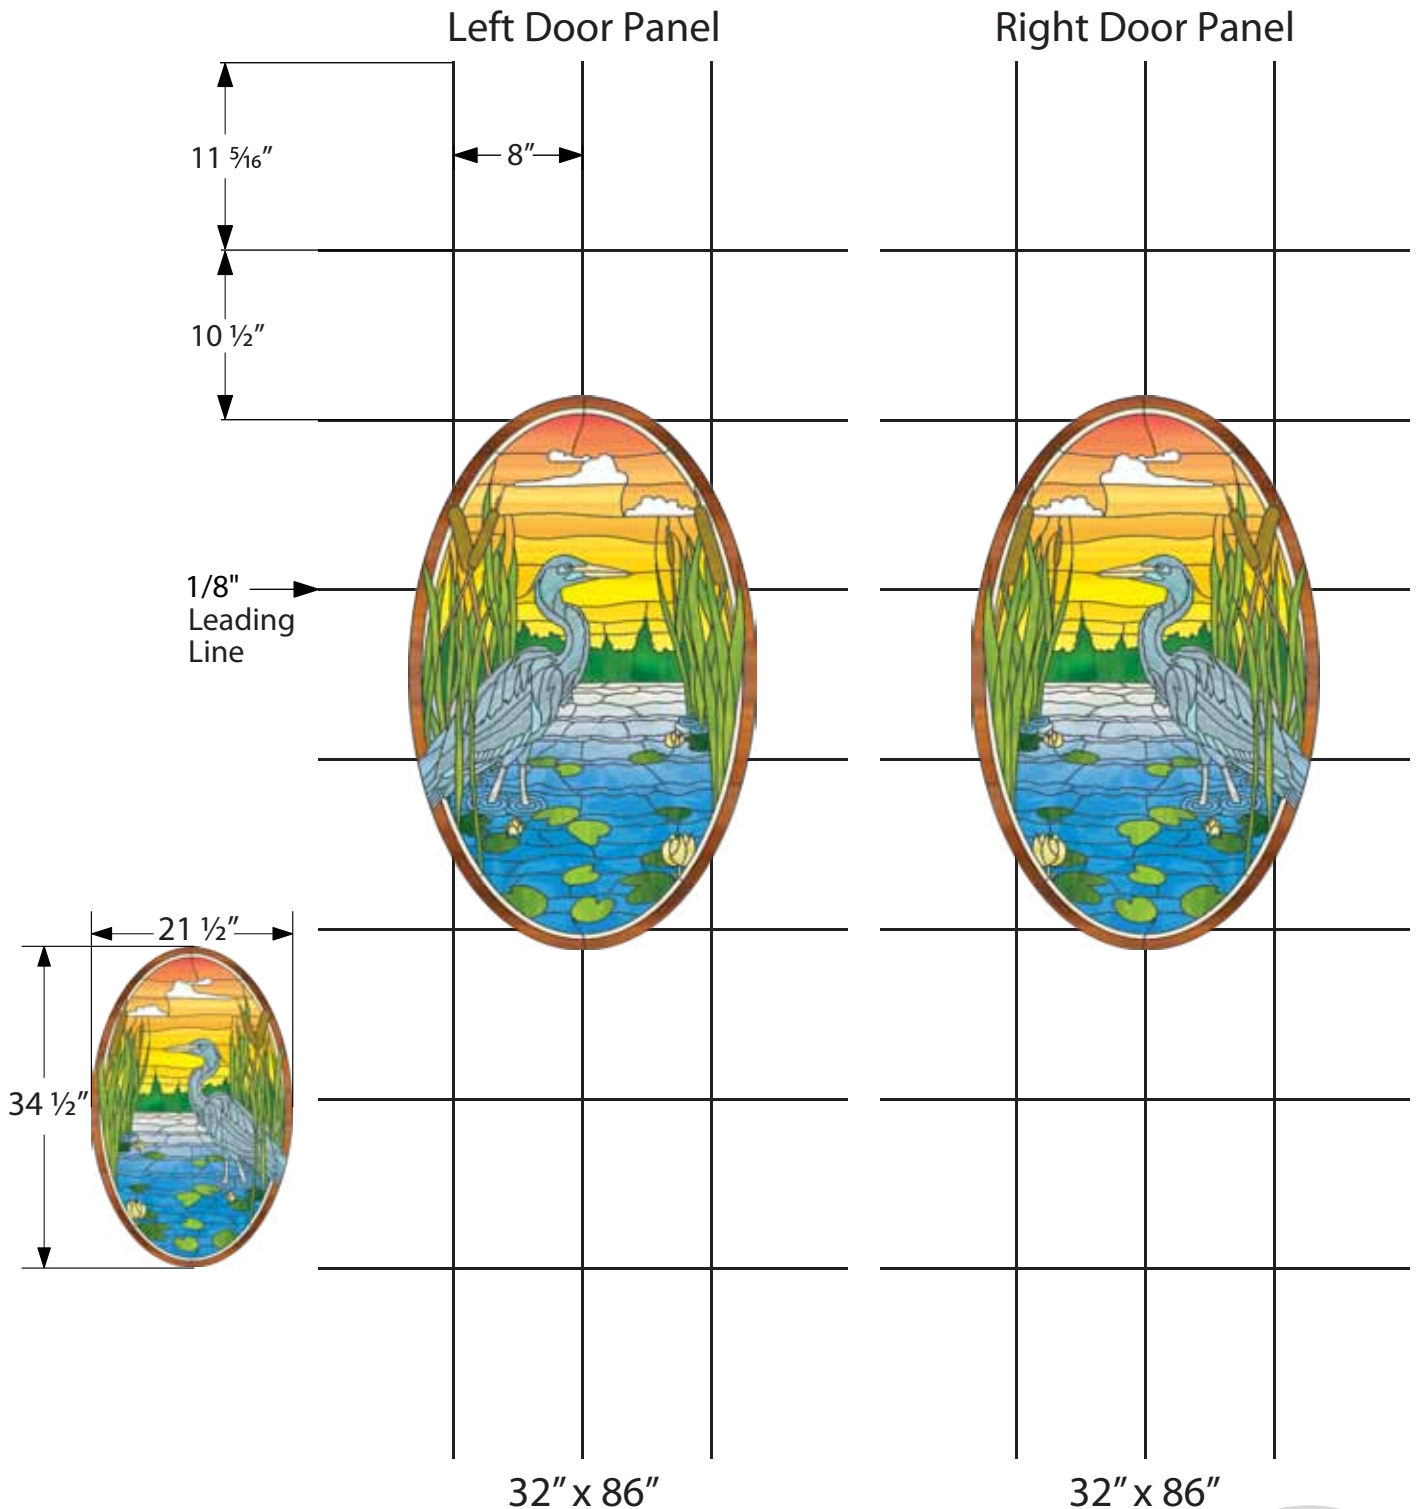

Lost Lake Leded Glass • Privacy & See Thru

Left Door Panel

Right Door Panel

Lost Lake Leded Glass • Privacy & See Thru

Lost Lake Door Panel • Privacy & See Thru

48" x 48" Door Panel
available in mirror image

48" x 86" Door Panel
available in mirror image