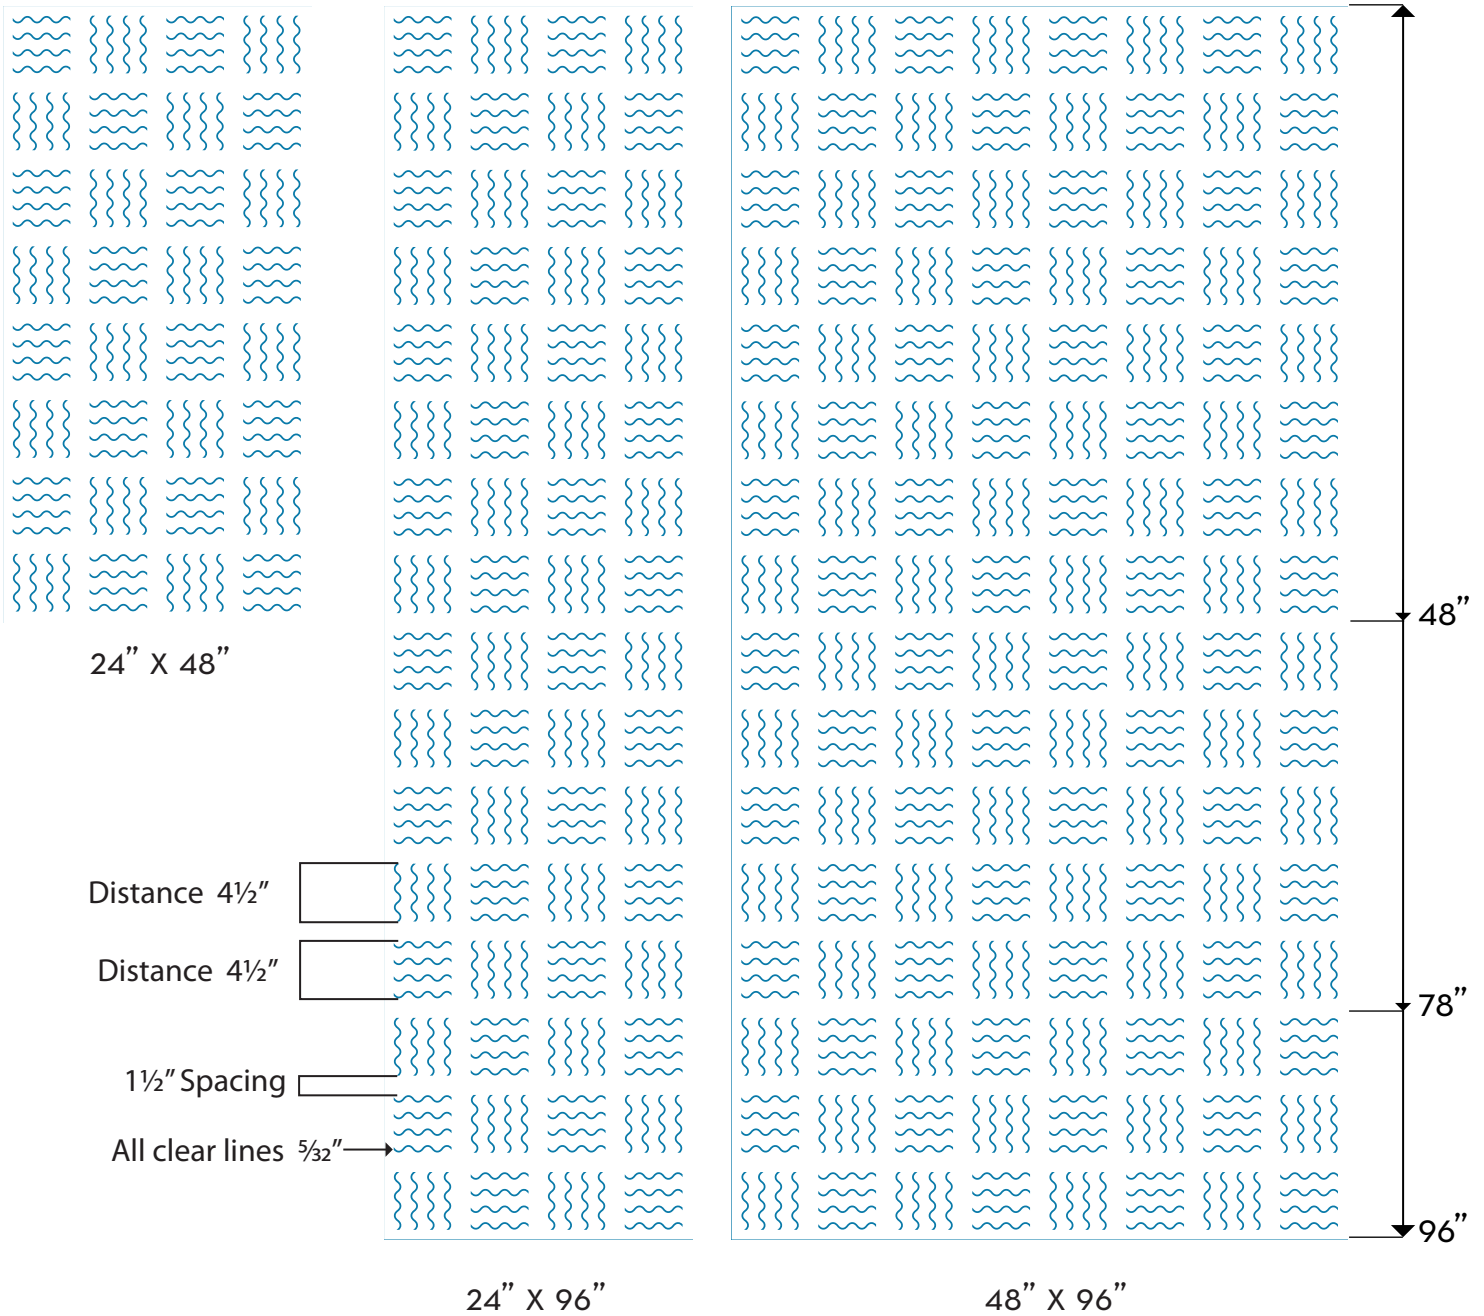

## Pacifica- One Way Film

Don't Forget! Design Can Be  
Used Turned Sideways!

White color indicates etched glass effect

DARKER BLUE IS CLEAR

SIZES ARE SUBJECT TO AVAILABILITY. ADDITIONAL SIZES MAY BE AVAILABLE ON OUR WEBSITE.