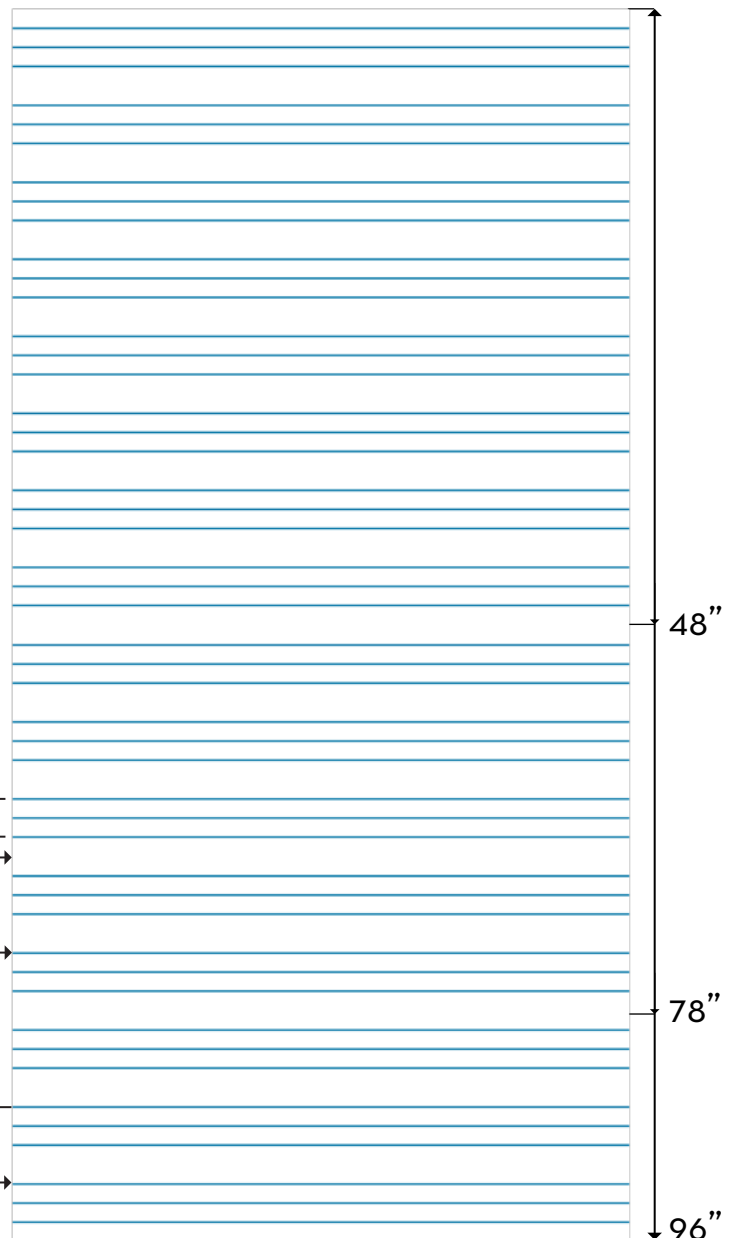

Secure View One-Way Film

Don't Forget! Design Can Be
Used Turned Sideways!

White color indicates etched glass effect

DARKER BLUE IS CLEAR

SIZES ARE SUBJECT TO AVAILABILITY. ADDITIONAL SIZES MAY BE AVAILABLE ON OUR WEBSITE.

ALL DESIGNS ARE COPYRIGHT © ETCHART LLC. ALL RIGHTS RESERVED. “WALLPAPER” FOR WINDOWS IS A TRADEMARK OF ETCHART LLC

Secure View One-Way Film

Don't Forget! Design Can Be
Used Turned Sideways!

White color indicates etched glass effect

DARKER BLUE IS CLEAR

48" X 48"

48" X 96"

Small Lines are 1" 
Large Lines are 2 1/2" 

All clear lines 3/16" 

Pattern Repeat 5 7/8" 

SIZES ARE SUBJECT TO AVAILABILITY. ADDITIONAL SIZES MAY BE AVAILABLE ON OUR WEBSITE.