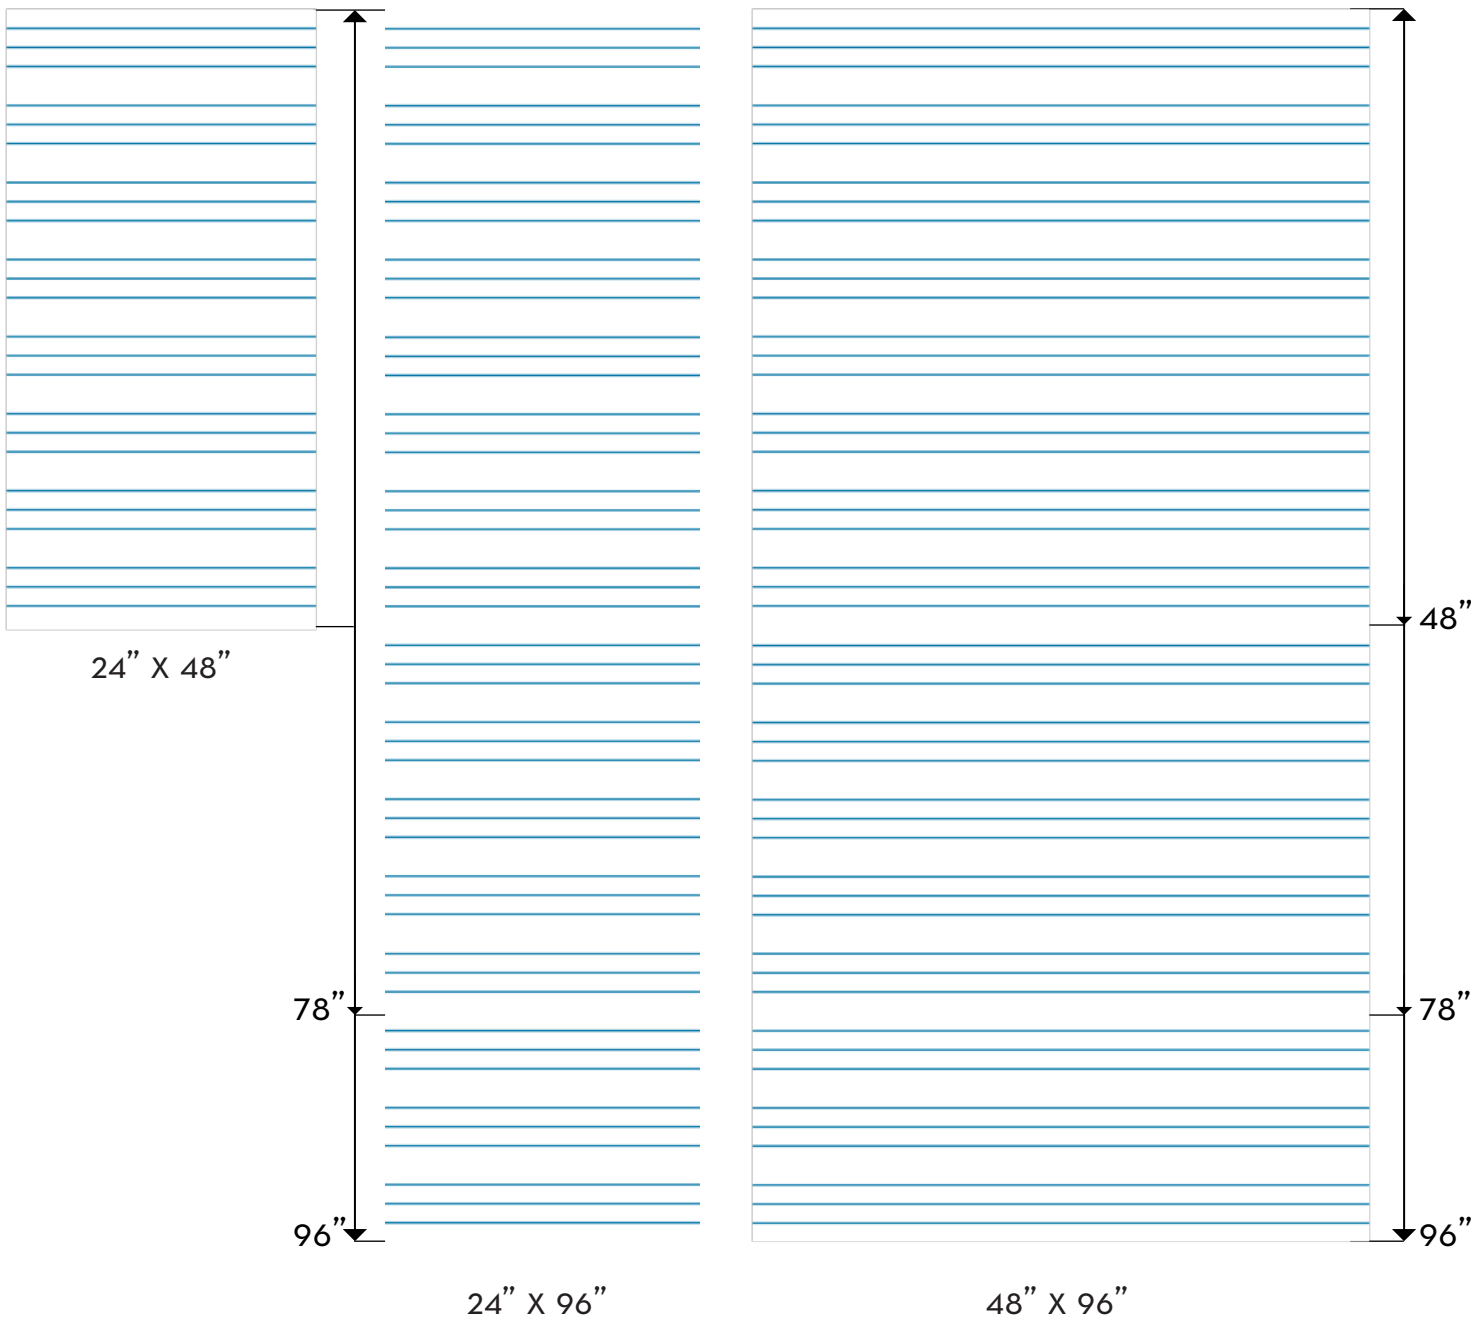

Secure View One-Way Film

Don't Forget! Design Can Be
Used Turned Sideways!

White color indicates etched glass effect

DARKER BLUE IS CLEAR

SIZES ARE SUBJECT TO AVAILABILITY. ADDITIONAL SIZES MAY BE AVAILABLE ON OUR WEBSITE.

ALL DESIGNS ARE COPYRIGHT © ETCHART LLC. ALL RIGHTS RESERVED. “WALLPAPER” FOR WINDOWS IS A TRADEMARK OF ETCHART LLC

Secure View One-Way Film

Don't Forget! Design Can Be
Used Turned Sideways!

White color indicates etched glass effect

DARKER BLUE IS CLEAR

48" X 48"

48" X 96"

Small Lines are 1" 
Large Lines are 2 1/2" 

All clear lines 3/16" 

Pattern Repeat 5 7/8" 

SIZES ARE SUBJECT TO AVAILABILITY. ADDITIONAL SIZES MAY BE AVAILABLE ON OUR WEBSITE.