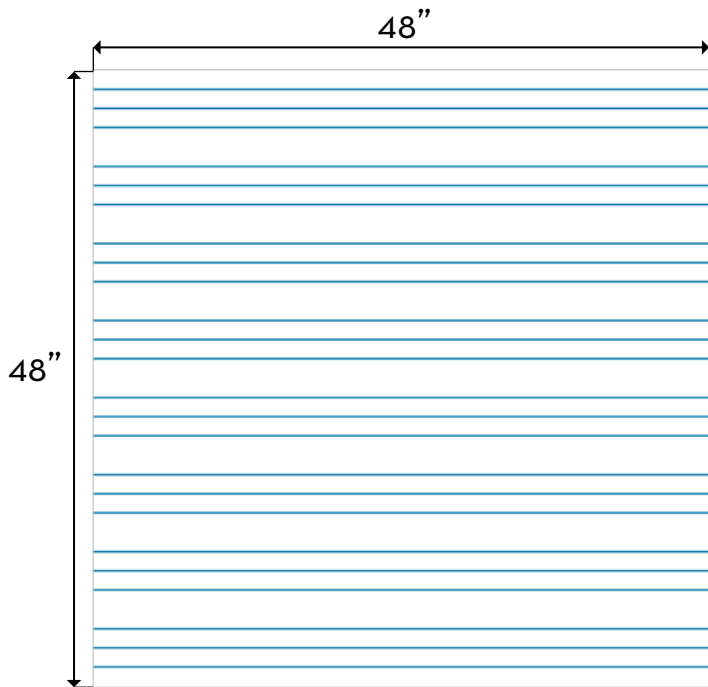

Secure View One-Way Film

Don't Forget! Design Can Be
Used Turned Sideways!

White color indicates etched glass effect

DARKER BLUE IS CLEAR

SIZES ARE SUBJECT TO AVAILABILITY. ADDITIONAL SIZES MAY BE AVAILABLE ON OUR WEBSITE.

ALL DESIGNS ARE COPYRIGHT © ETCHART LLC. ALL RIGHTS RESERVED. “WALLPAPER” FOR WINDOWS IS A TRADEMARK OF ETCHART LLC

Secure View One-Way Film

Don't Forget! Design Can Be
Used Turned Sideways!

White color indicates etched glass effect

DARKER BLUE IS CLEAR

48" X 48"

48" X 96"

Small Lines are 1" 
Large Lines are 2 1/2" 

All clear lines 3/16" 

Pattern Repeat 5 7/8" 

SIZES ARE SUBJECT TO AVAILABILITY. ADDITIONAL SIZES MAY BE AVAILABLE ON OUR WEBSITE.