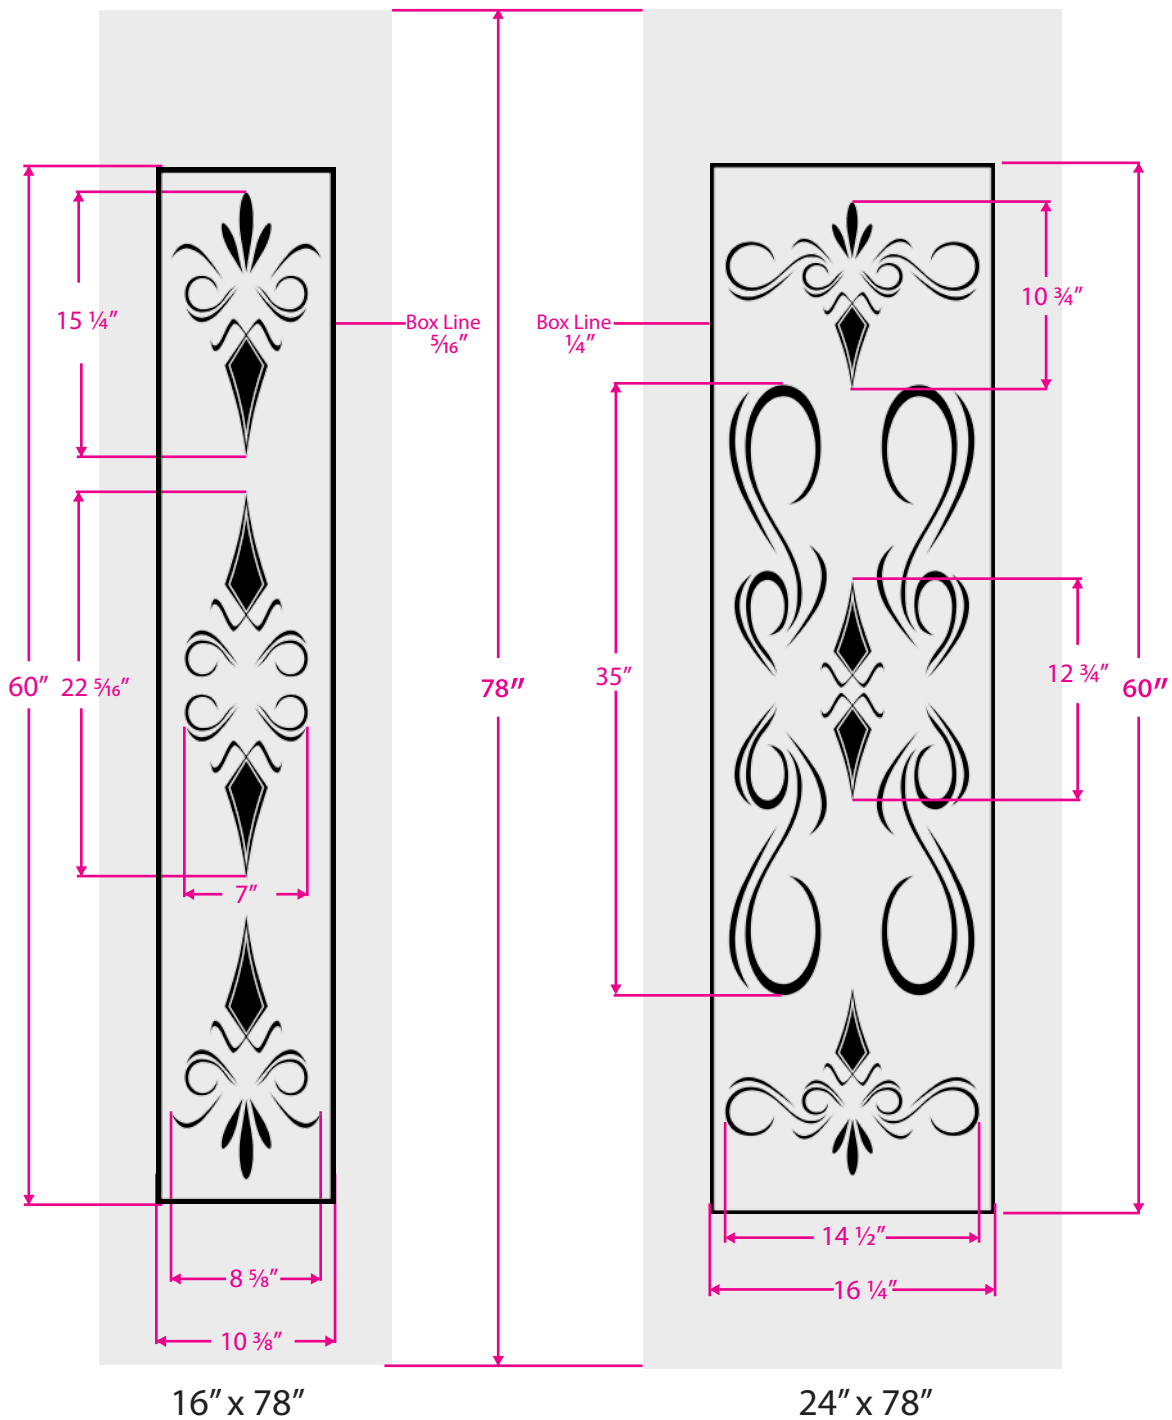

## South Beach in Color • 16" x 78", 24" x 78"

- Grey color represents Lite Frost or Clear Background

South Beach in Color • 32” x 78”, 48” x 78”

- Grey color represents Lite Frost or Clear Background