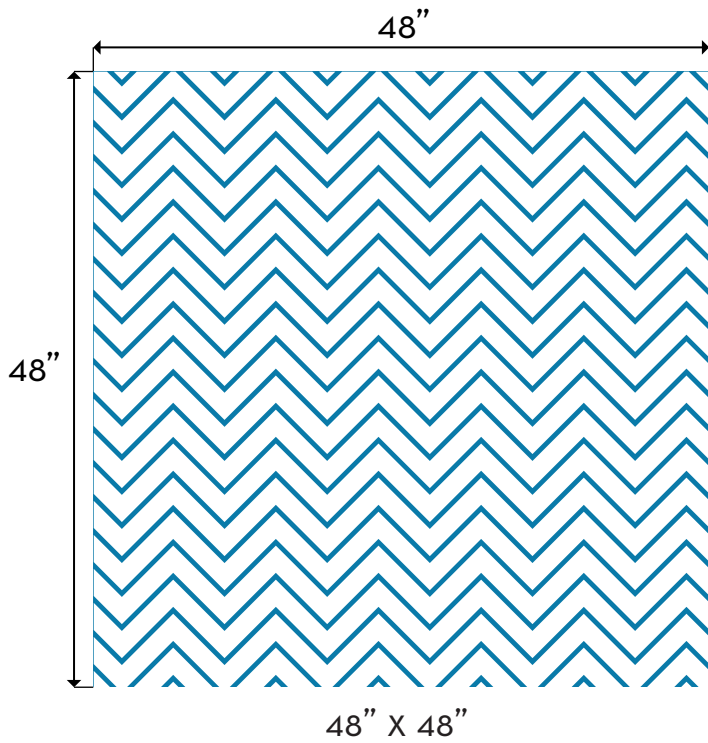

## Tucson Semi-Private Film

WHITE COLOR INDICATES ETCHED GLASS EFFECT.  
DARKER BLUE IS CLEAR.

SIZES ARE SUBJECT TO AVAILABILITY. ADDITIONAL SIZES MAY BE AVAILABLE ON OUR WEBSITE.