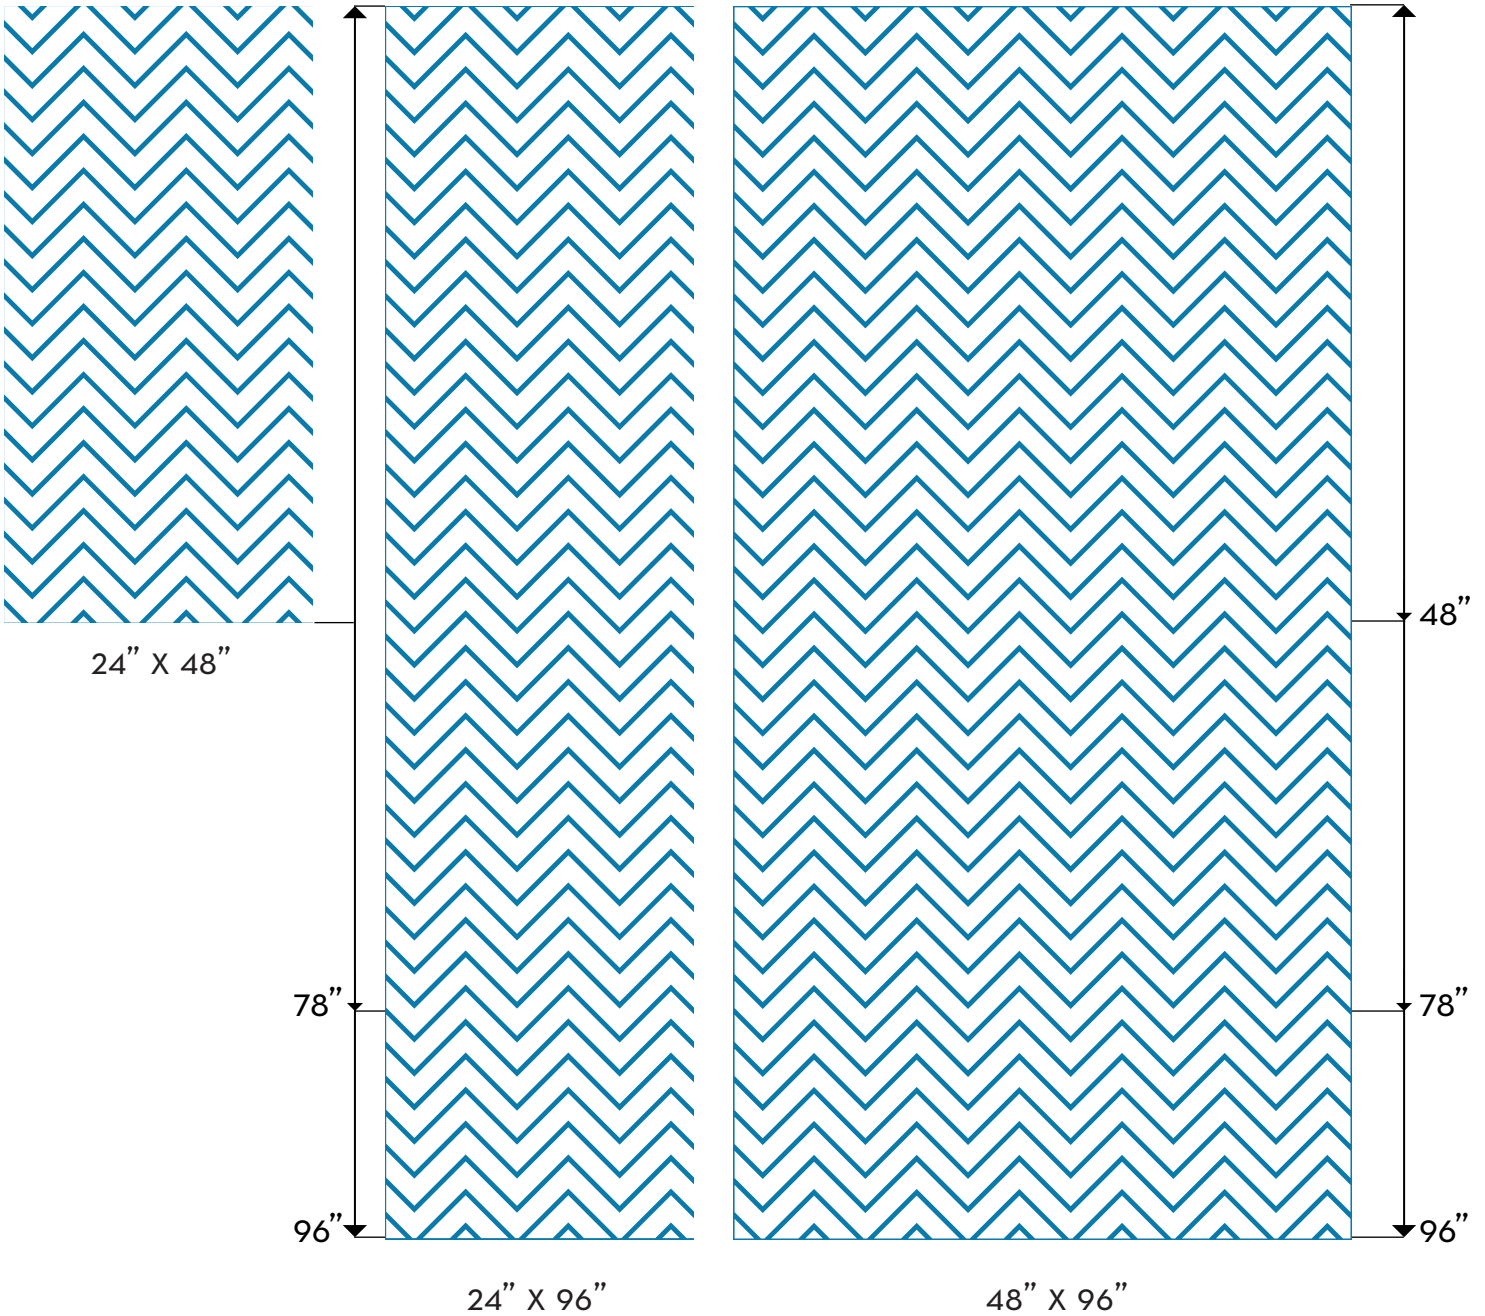

## Tucson Semi-Private Film

WHITE COLOR INDICATES ETCHED GLASS EFFECT.  
DARKER BLUE IS CLEAR.

SIZES ARE SUBJECT TO AVAILABILITY. ADDITIONAL SIZES MAY BE AVAILABLE ON OUR WEBSITE.