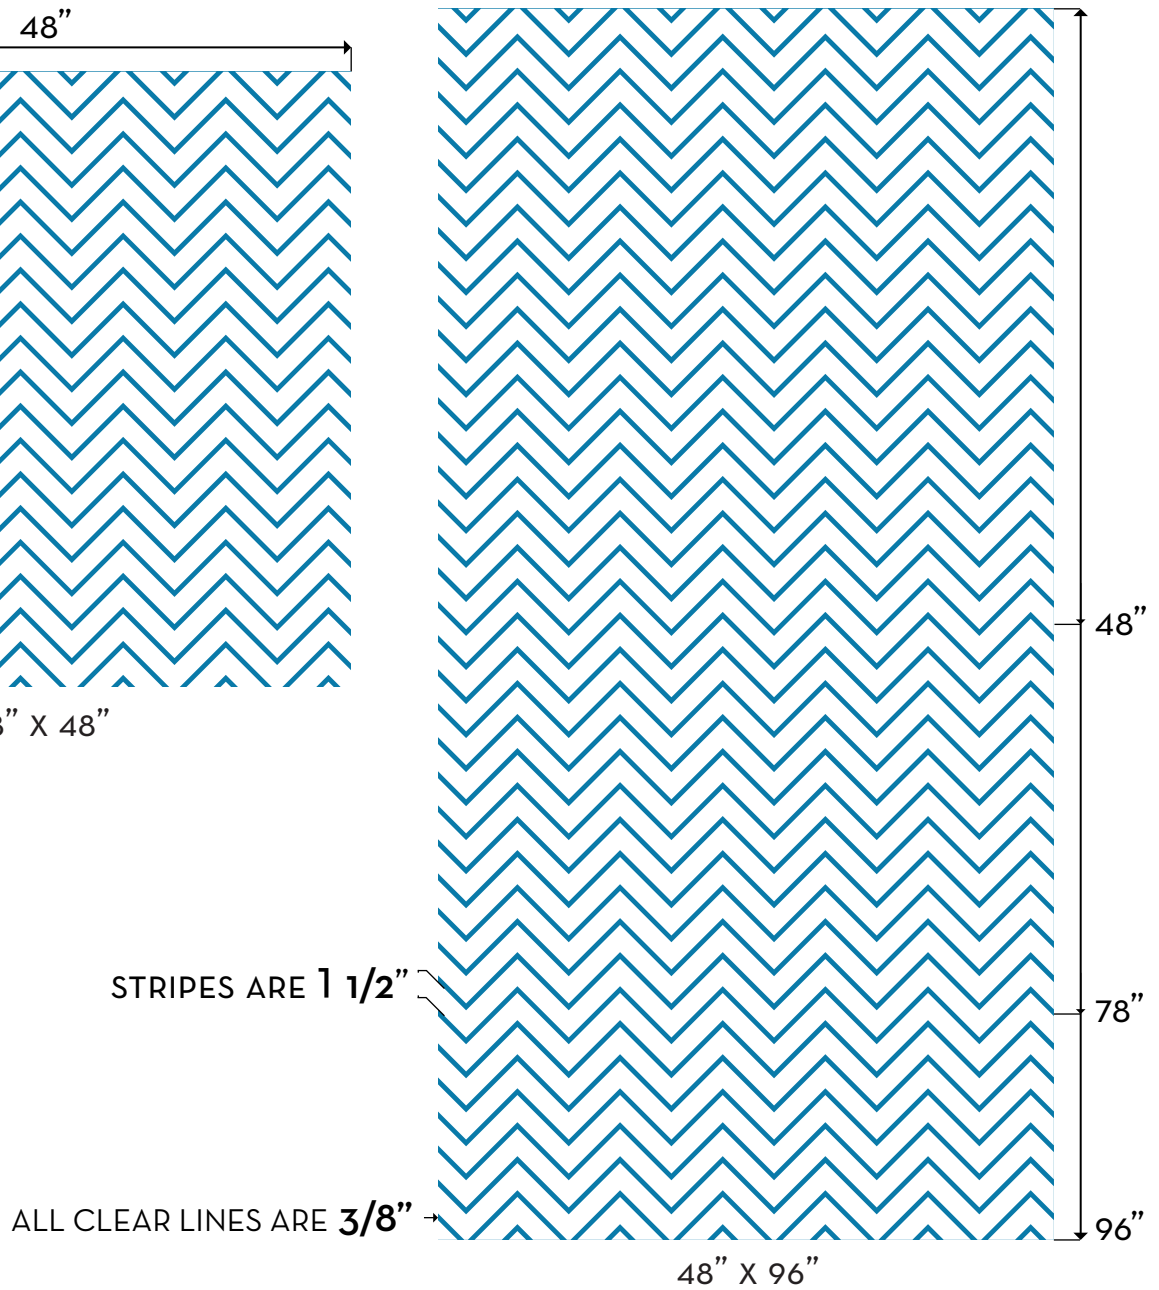

## Tucson Semi-Private Film

WHITE COLOR INDICATES ETCHED GLASS EFFECT.  
DARKER BLUE IS CLEAR.

SIZES ARE SUBJECT TO AVAILABILITY. ADDITIONAL SIZES MAY BE AVAILABLE ON OUR WEBSITE.