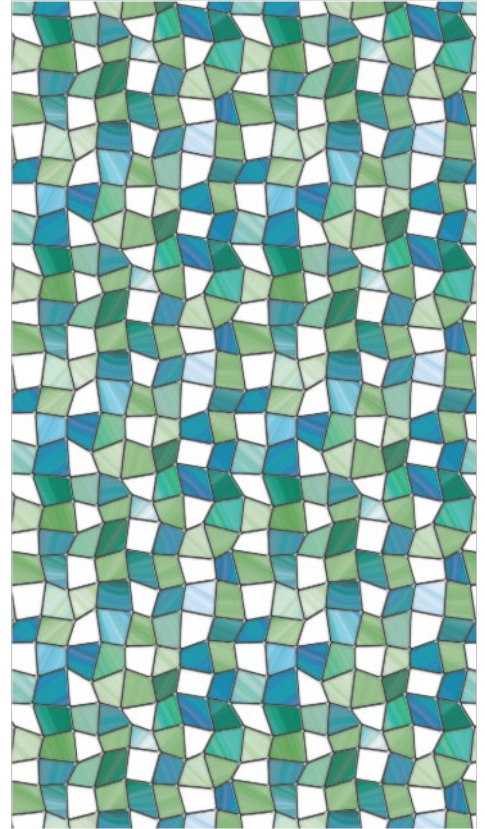

## Atlantis Stained Glass • Sizes

**DON'T FORGET DESIGN CAN BE  
USED TURNED SIDWAYS!**

16" X 86"

24" X 86"

32" X 86"

48" X 86"

24" X 43"

48" X 43"

PATTERN REPEAT IS 24" X 24". I.E. 48" X 86" IS A LITTLE MORE THAN 6 PATTERN REPEATS

SIZES ARE SUBJECT TO AVAILABILITY. ADDITIONAL SIZES MAY BE AVAILABLE ON OUR WEBSITE.