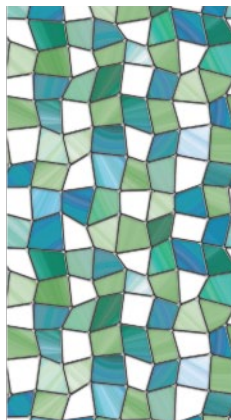

## Atlantis Stained Glass • Sizes

**DON'T FORGET DESIGN CAN BE  
USED TURNED SIDWAYS!**

16" X 86"

24" X 86"

32" X 86"

48" X 86"

24" X 43"

48" X 43"

PATTERN REPEAT IS 24" X 24". I.E. 48" X 86" IS A LITTLE MORE THAN 6 PATTERN REPEATS

SIZES ARE SUBJECT TO AVAILABILITY. ADDITIONAL SIZES MAY BE AVAILABLE ON OUR WEBSITE.