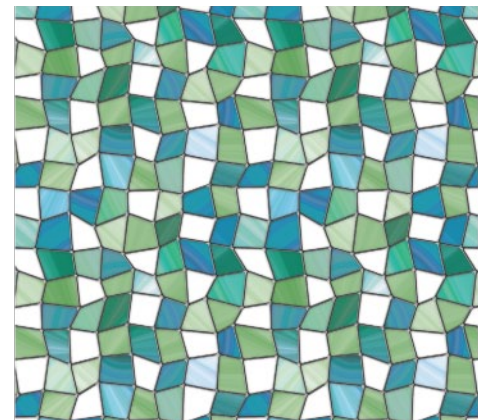

## Atlantis Stained Glass • Sizes

**DON'T FORGET DESIGN CAN BE  
USED TURNED SIDWAYS!**

16" X 86"

24" X 86"

32" X 86"

48" X 86"

24" X 43"

48" X 43"

PATTERN REPEAT IS 24" X 24". I.E. 48" X 86" IS A LITTLE MORE THAN 6 PATTERN REPEATS

SIZES ARE SUBJECT TO AVAILABILITY. ADDITIONAL SIZES MAY BE AVAILABLE ON OUR WEBSITE.