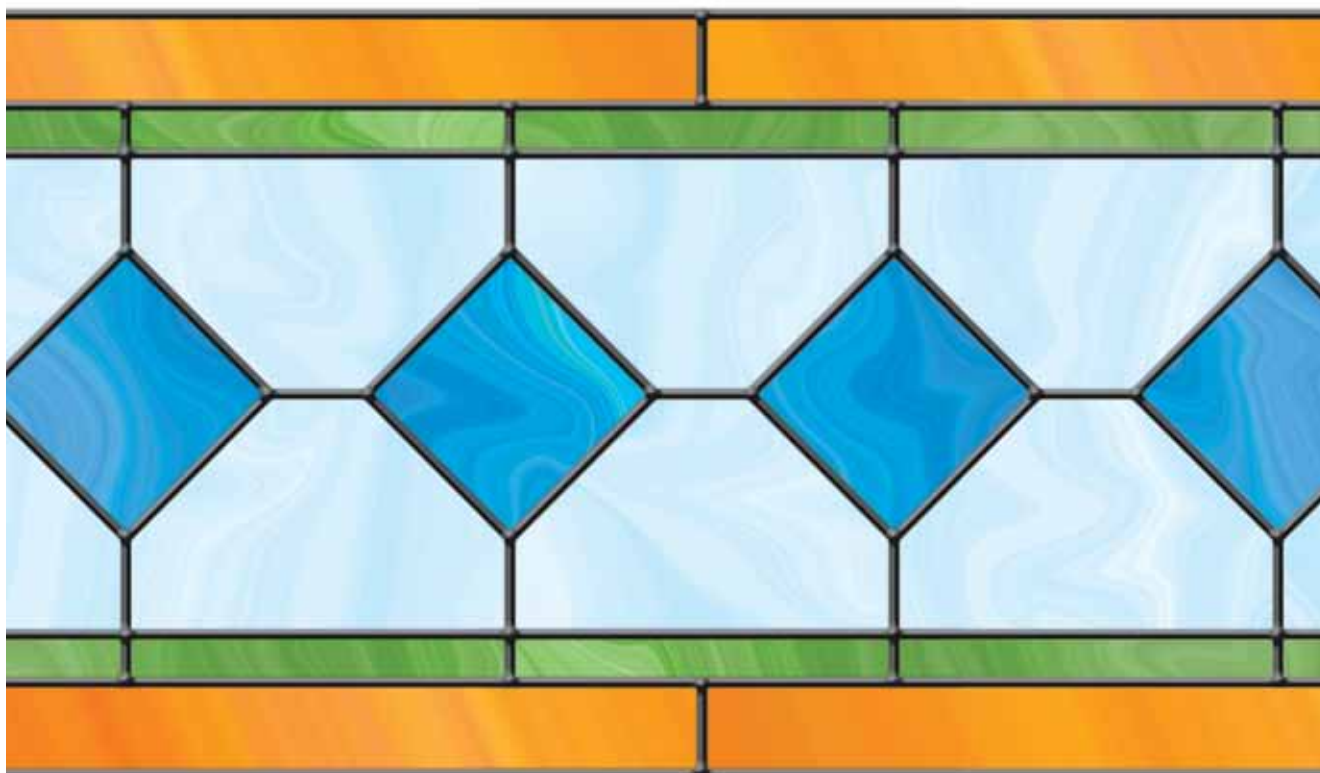

## Charleston Border Accent

2 pieces - 8” x 48” each

DESIGN SHOWN AT 50% OF ACTUAL SIZE.

8" X 48" BORDER