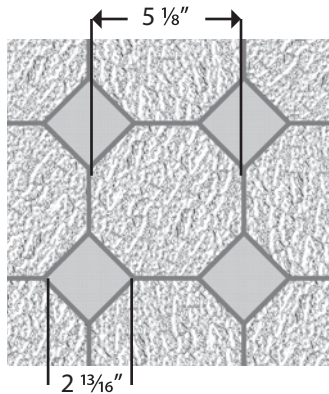

Glass Block Etched Glass • Privacy • Sizes

DON'T FORGET DESIGN CAN BE
USED TURNED SIDWAYS!

LIGHT GREY COLOR INDICATES LITE FROST. DARKER GREYS INDICATE SHADES OF FROST.

16" X 96"

24" X 96"

32" X 96"

48" X 96"

24" X 48"

48" X 48"

PATTERN REPEAT IS 24" X 48". I.E. 48" X 96" IS 4 PATTERN REPEATS OF THE 24" X 48" SIZE.

SIZES ARE SUBJECT TO AVAILABILITY. ADDITIONAL SIZES MAY BE AVAILABLE ON OUR WEBSITE.