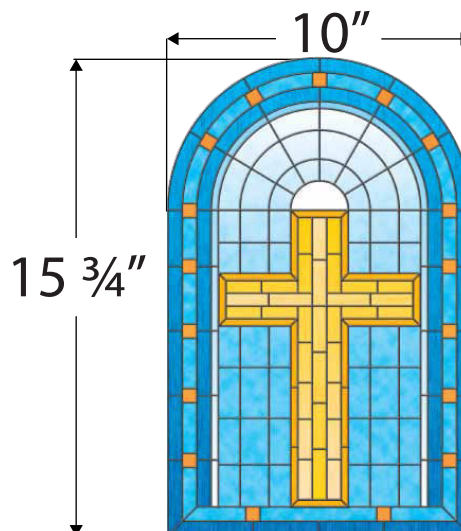

## Grace Christian Centerpiece

$\frac{1}{16}$ " Leading Line  
 $\frac{11}{16}$ " Outside Blue Border

$\frac{1}{8}$ " Leading Line  
 $\frac{7}{8}$ " Outside Blue Border

## Grace Door Panels • Privacy & See Thru

## Grace Door Panels • Privacy & See Thru

48" x 48"

48" x 86"

48" x 48"

48" x 86"