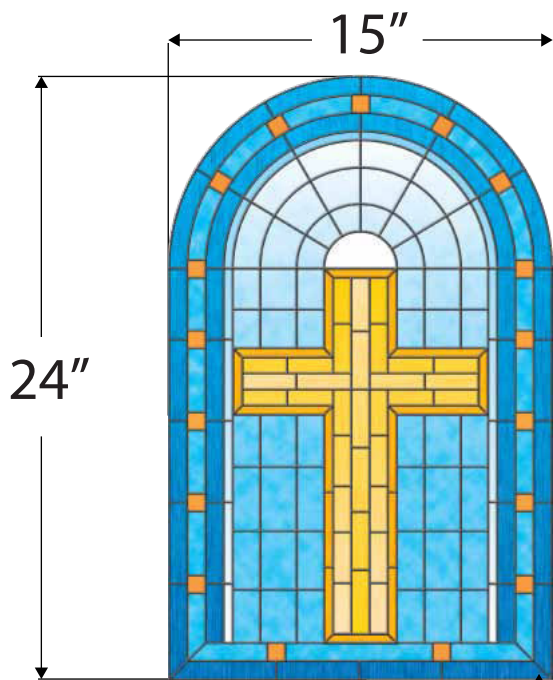

## Grace Christian Centerpiece

$\frac{1}{16}$ " Leading Line  
 $\frac{11}{16}$ " Outside Blue Border

$\frac{1}{8}$ " Leading Line  
 $\frac{7}{8}$ " Outside Blue Border

## Grace Door Panels • Privacy & See Thru

## Grace Door Panels • Privacy & See Thru

48" x 48"

48" x 86"

48" x 48"

48" x 86"