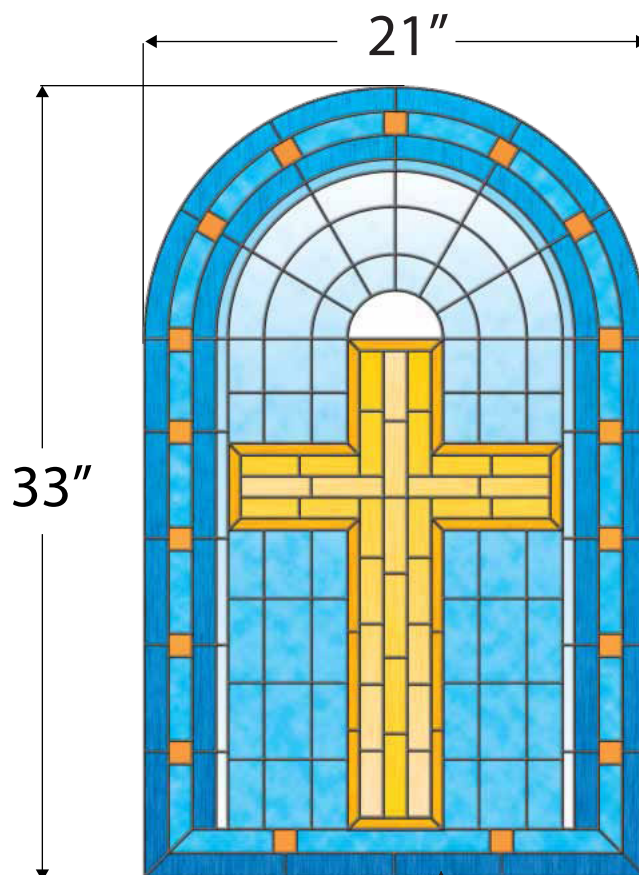

## Grace Christian Centerpiece

$\frac{1}{16}$ " Leading Line  
 $\frac{11}{16}$ " Outside Blue Border

$\frac{1}{8}$ " Leading Line  
 $\frac{7}{8}$ " Outside Blue Border

## Grace Door Panels • Privacy & See Thru

## Grace Door Panels • Privacy & See Thru

48" x 48"

48" x 86"

48" x 48"

48" x 86"