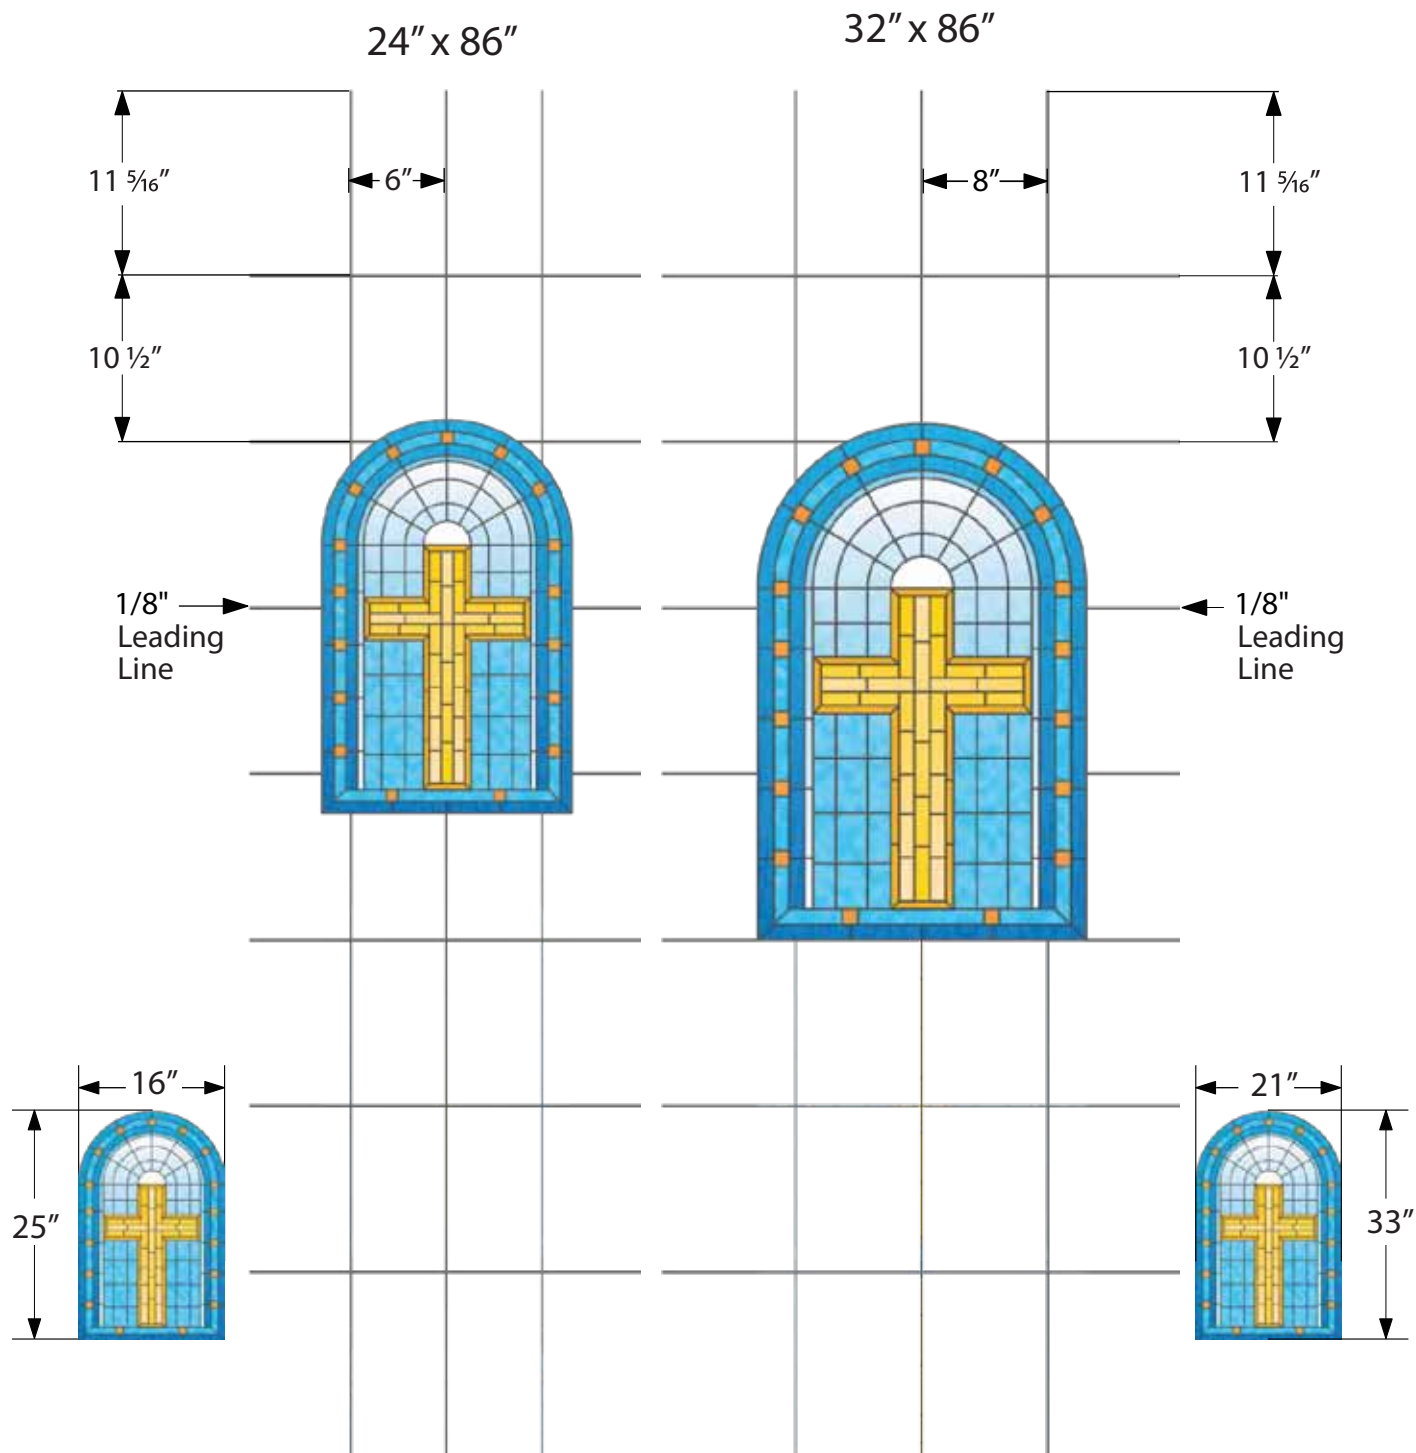

## Grace Christian Centerpiece

$\frac{1}{16}$ " Leading Line  
 $\frac{11}{16}$ " Outside Blue Border

$\frac{1}{8}$ " Leading Line  
 $\frac{7}{8}$ " Outside Blue Border

## Grace Door Panels • Privacy & See Thru

## Grace Door Panels • Privacy & See Thru

48" x 48"

48" x 86"

48" x 48"

48" x 86"