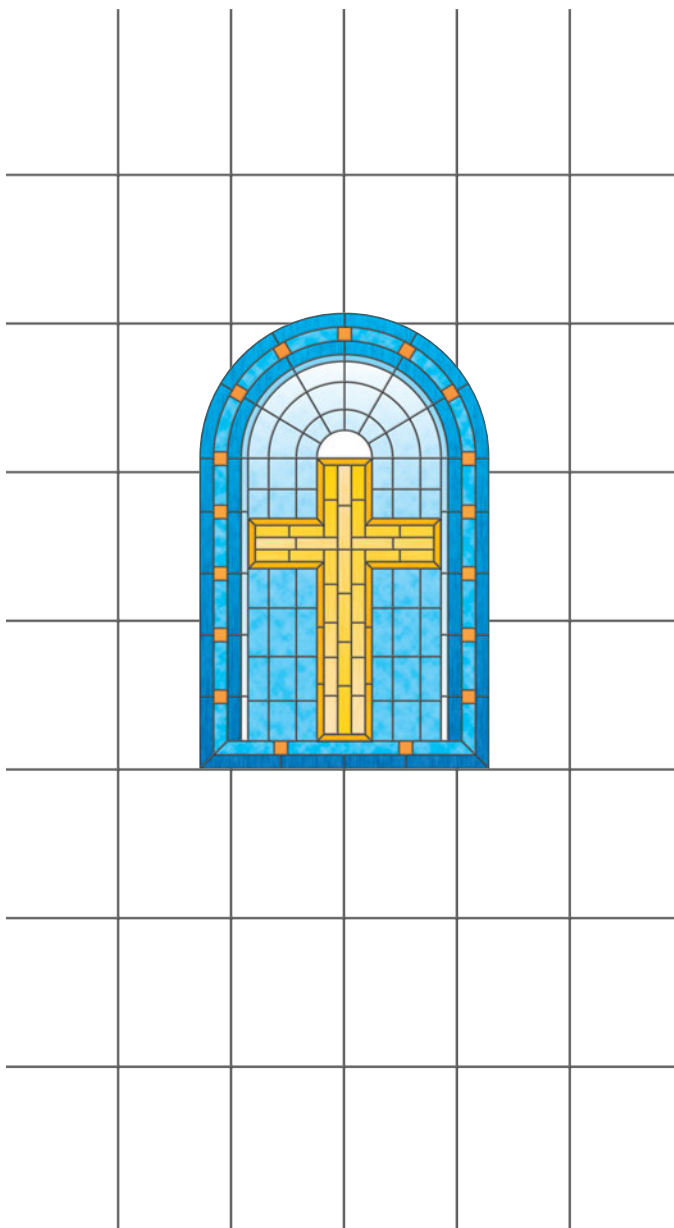

## Grace Christian Centerpiece

$\frac{1}{16}$ " Leading Line  
 $\frac{11}{16}$ " Outside Blue Border

$\frac{1}{8}$ " Leading Line  
 $\frac{7}{8}$ " Outside Blue Border

## Grace Door Panels • Privacy & See Thru

## Grace Door Panels • Privacy & See Thru

48" x 48"

48" x 86"

48" x 48"

48" x 86"