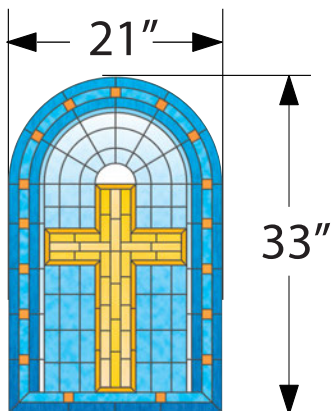

## Grace Christian Centerpiece

$\frac{1}{16}$ " Leading Line  
 $\frac{11}{16}$ " Outside Blue Border

$\frac{1}{8}$ " Leading Line  
 $\frac{7}{8}$ " Outside Blue Border

## Grace Door Panels • Privacy & See Thru

48" x 48"

48" x 86"

48" x 48"

48" x 86"