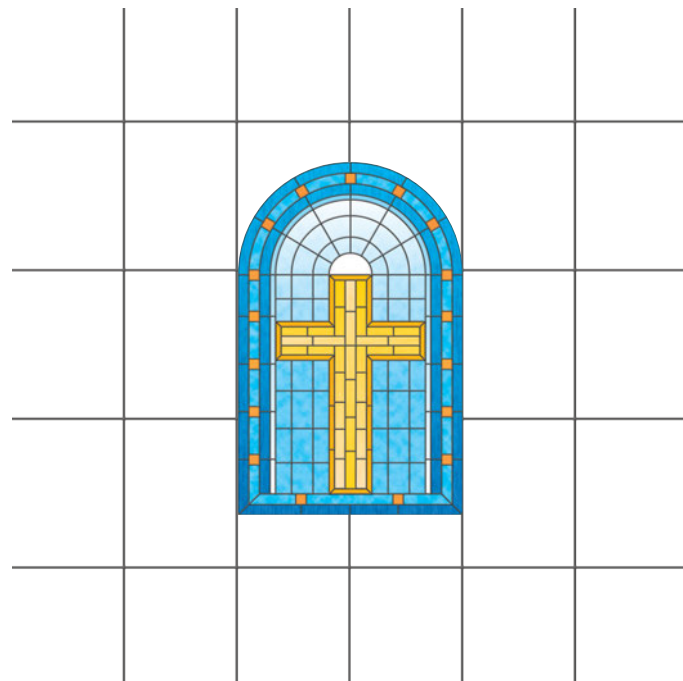

## Grace Christian Centerpiece

$\frac{1}{16}$ " Leading Line  
 $\frac{11}{16}$ " Outside Blue Border

$\frac{1}{8}$ " Leading Line  
 $\frac{7}{8}$ " Outside Blue Border

## Grace Door Panels • Privacy & See Thru

## Grace Door Panels • Privacy & See Thru

48" x 48"

48" x 86"

48" x 48"

48" x 86"