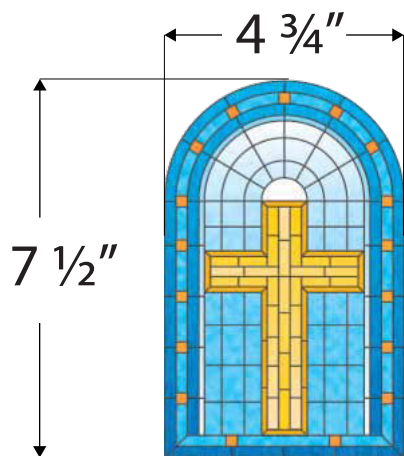

## Grace Christian Centerpiece

$\frac{1}{16}$ " Leading Line  
 $\frac{11}{16}$ " Outside Blue Border

$\frac{1}{8}$ " Leading Line  
 $\frac{7}{8}$ " Outside Blue Border

## Grace Door Panels • Privacy & See Thru

48" x 48"

48" x 86"

48" x 48"

48" x 86"