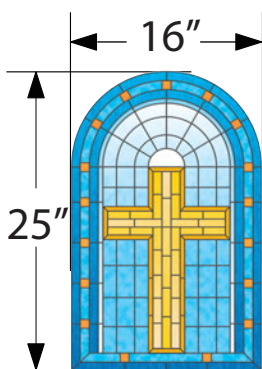

## Grace Christian Centerpiece

$\frac{1}{16}$ " Leading Line  
 $\frac{11}{16}$ " Outside Blue Border

$\frac{1}{8}$ " Leading Line  
 $\frac{7}{8}$ " Outside Blue Border

## Grace Door Panels • Privacy & See Thru

48" x 48"

48" x 86"

48" x 48"

48" x 86"