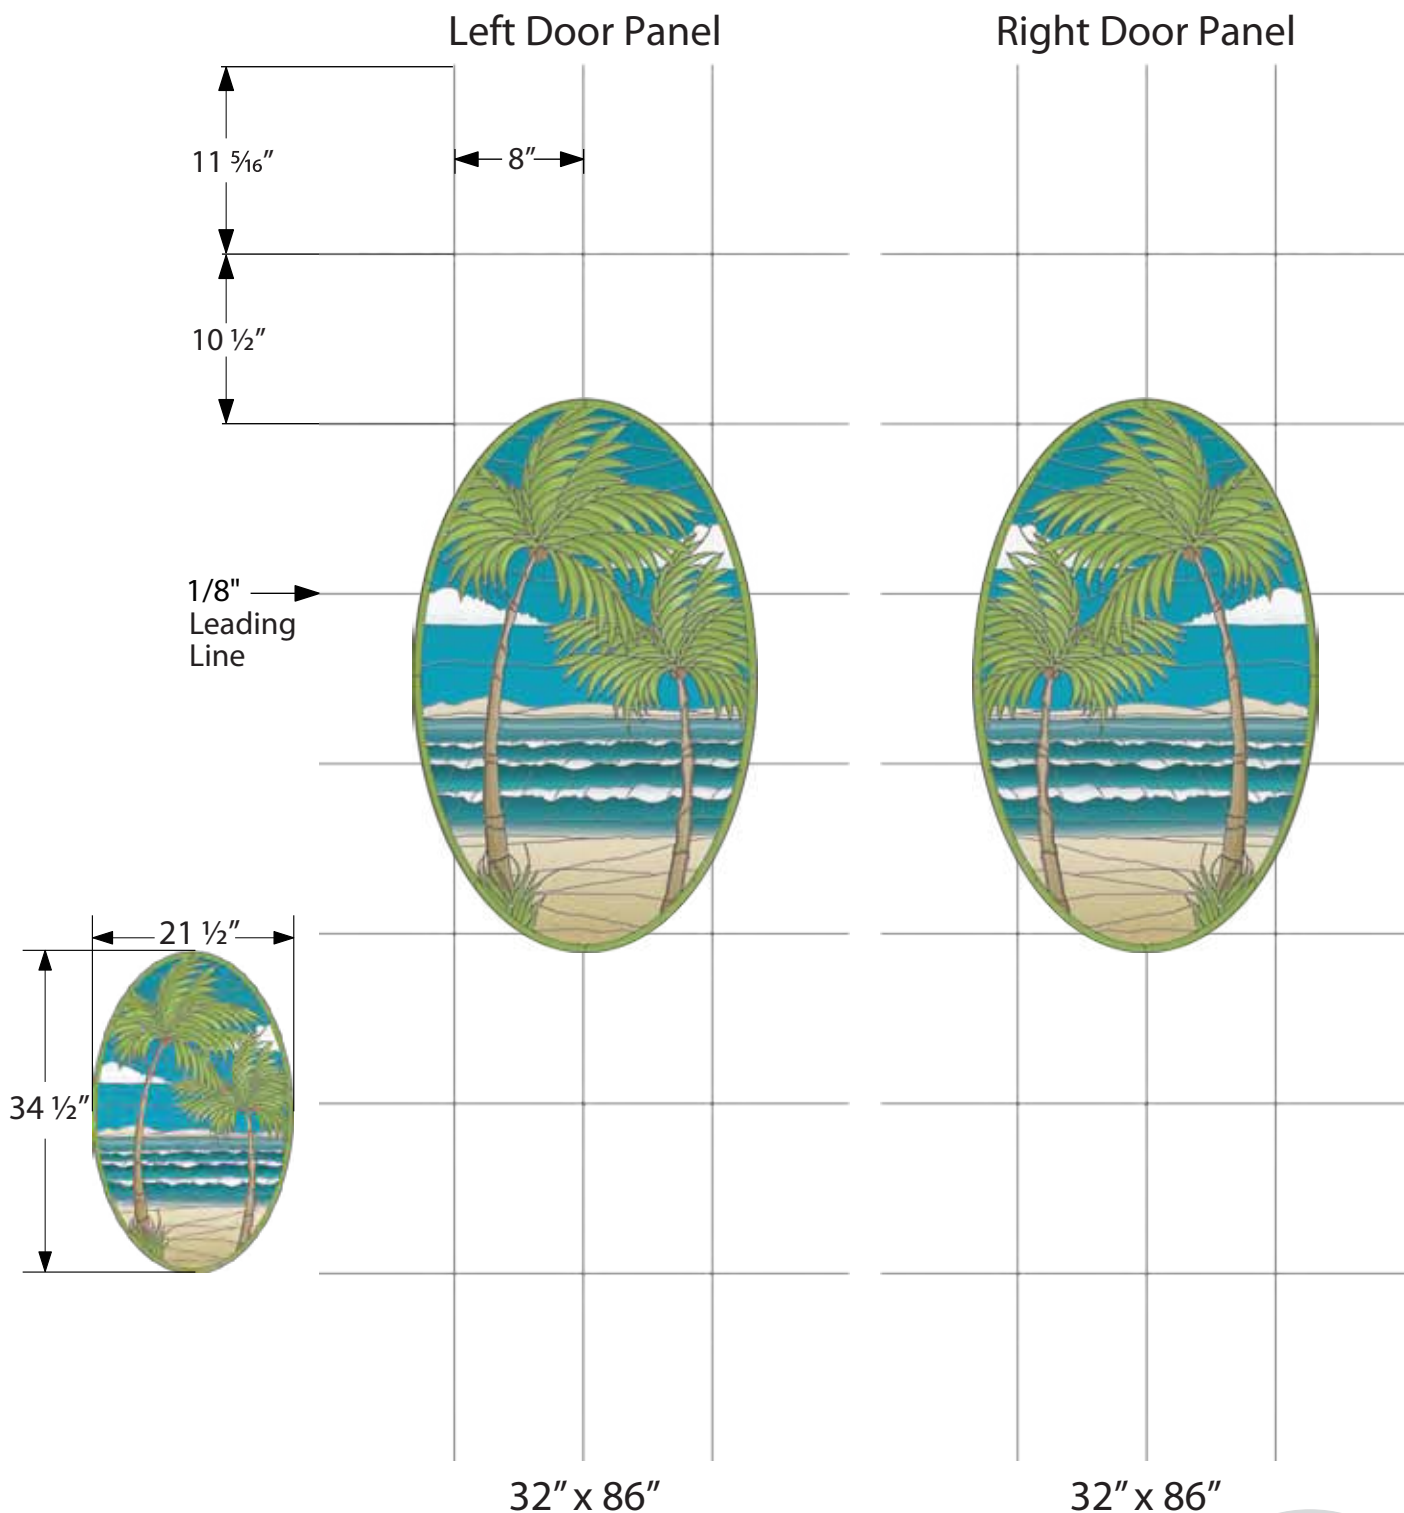

Island Oasis Leded Glass • Privacy & See Thru

Left Door Panel

Right Door Panel

Island Oasis Leded Glass • Privacy & See Thru

Island Oasis Door Panel • Privacy & See Thru

48" x 48" Door Panel
available in mirror image

48" x 86" Door Panel
available in mirror image