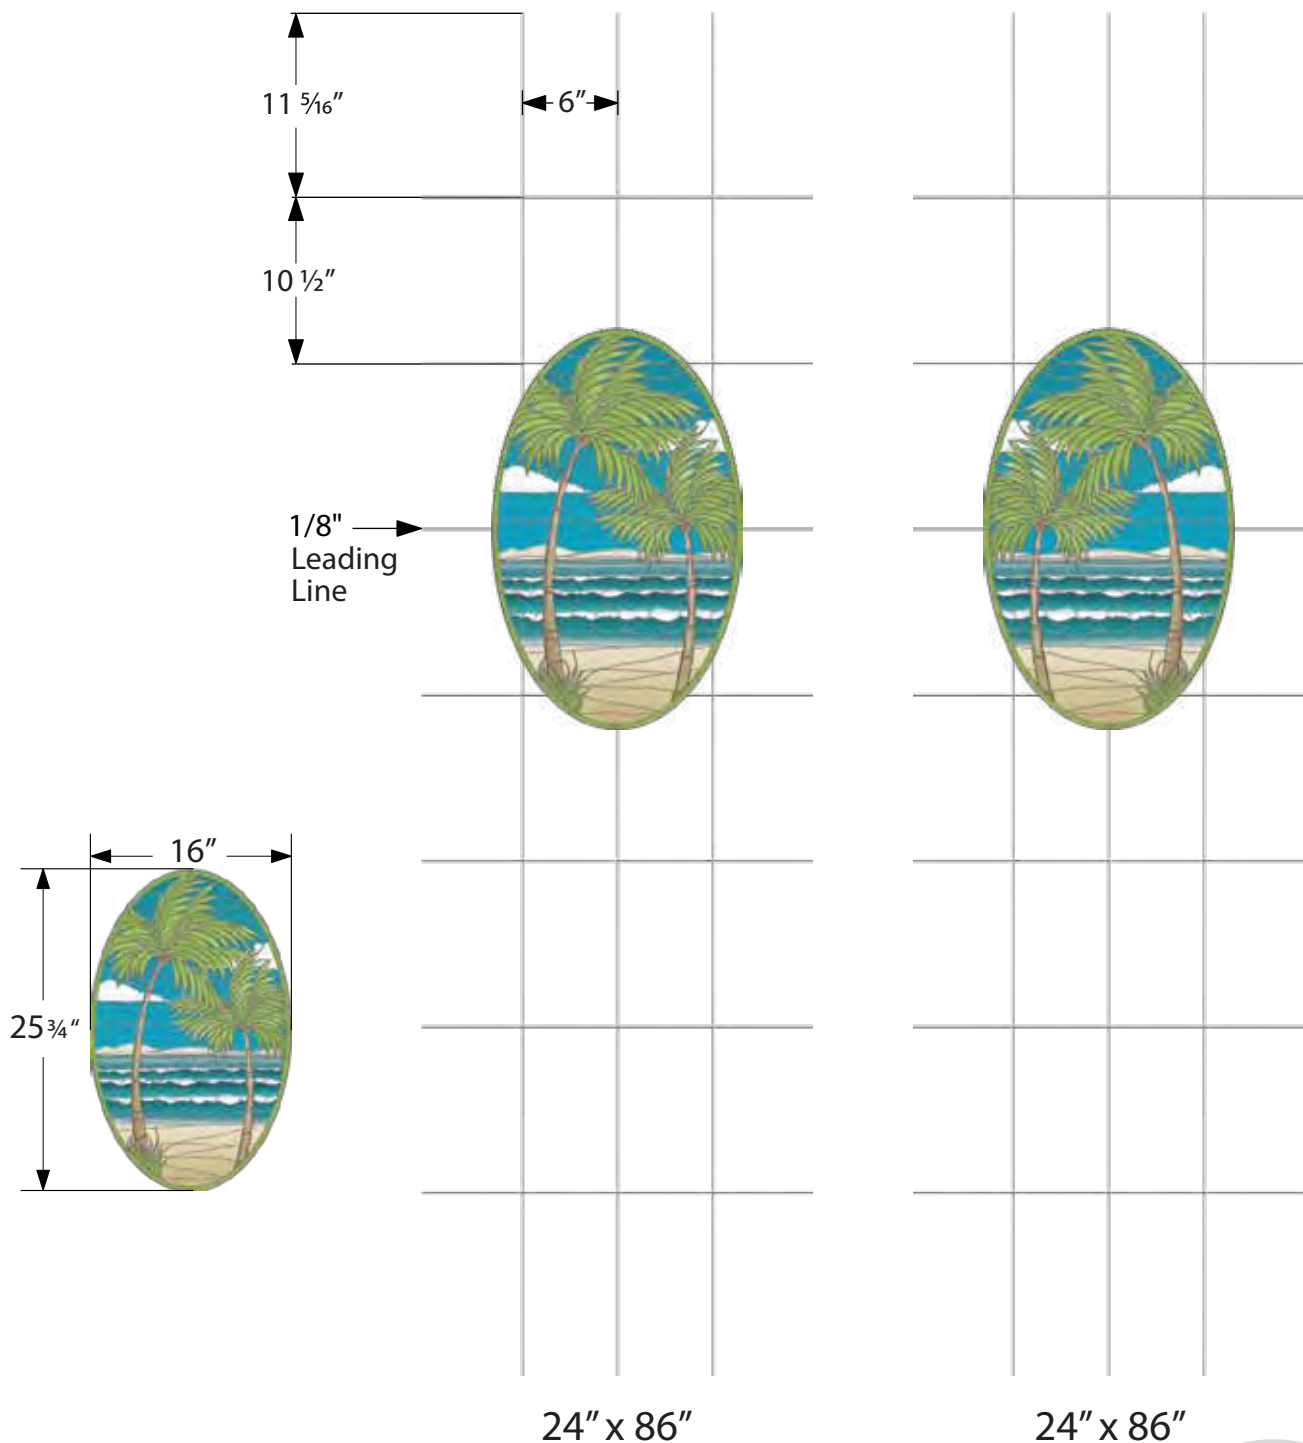

Island Oasis Leded Glass • Privacy & See Thru

Left Door Panel

Right Door Panel

Island Oasis Leded Glass • Privacy & See Thru

Island Oasis Door Panel • Privacy & See Thru

48" x 48" Door Panel
available in mirror image

48" x 86" Door Panel
available in mirror image