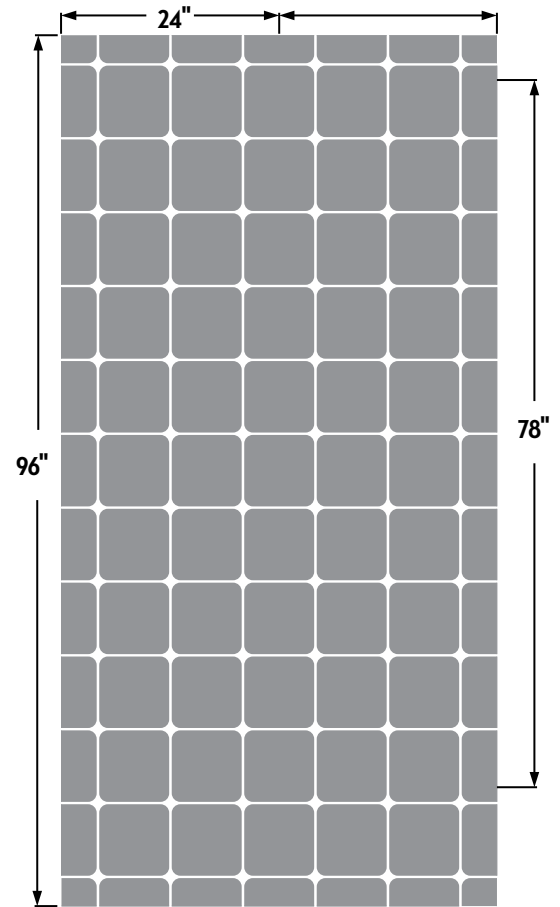

Monte Carlo Etched Glass • Sizes

GREY COLOR INDICATES ETCHED GLASS EFFECT. WHITE IS CLEAR.

16" X 96"

24" X 96"

32" X 96"

48" X 96"

24" X 48"

48" X 48"