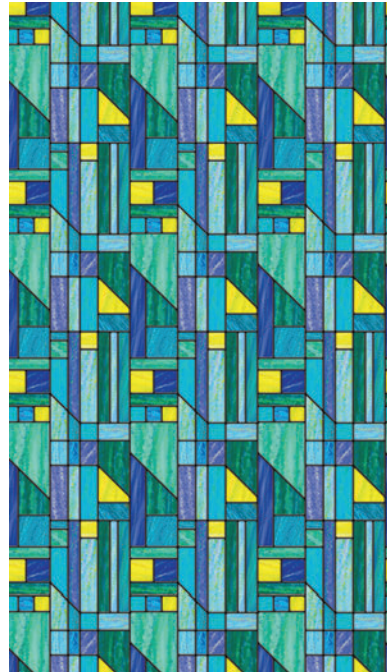

## Rhapsody Stained Glass • Sizes

DON'T FORGET DESIGN CAN BE  
USED TURNED SIDEWAYS!

24" X 86"

24" X 43"

PATTERN REPEAT IS 12" X 12".

24" X 43" CAN BE CUT TO MAKE A 12' X 12" ONE PATTERN REPEAT.

I.E. 24" X 86" IS 14 PATTERN REPEATS.