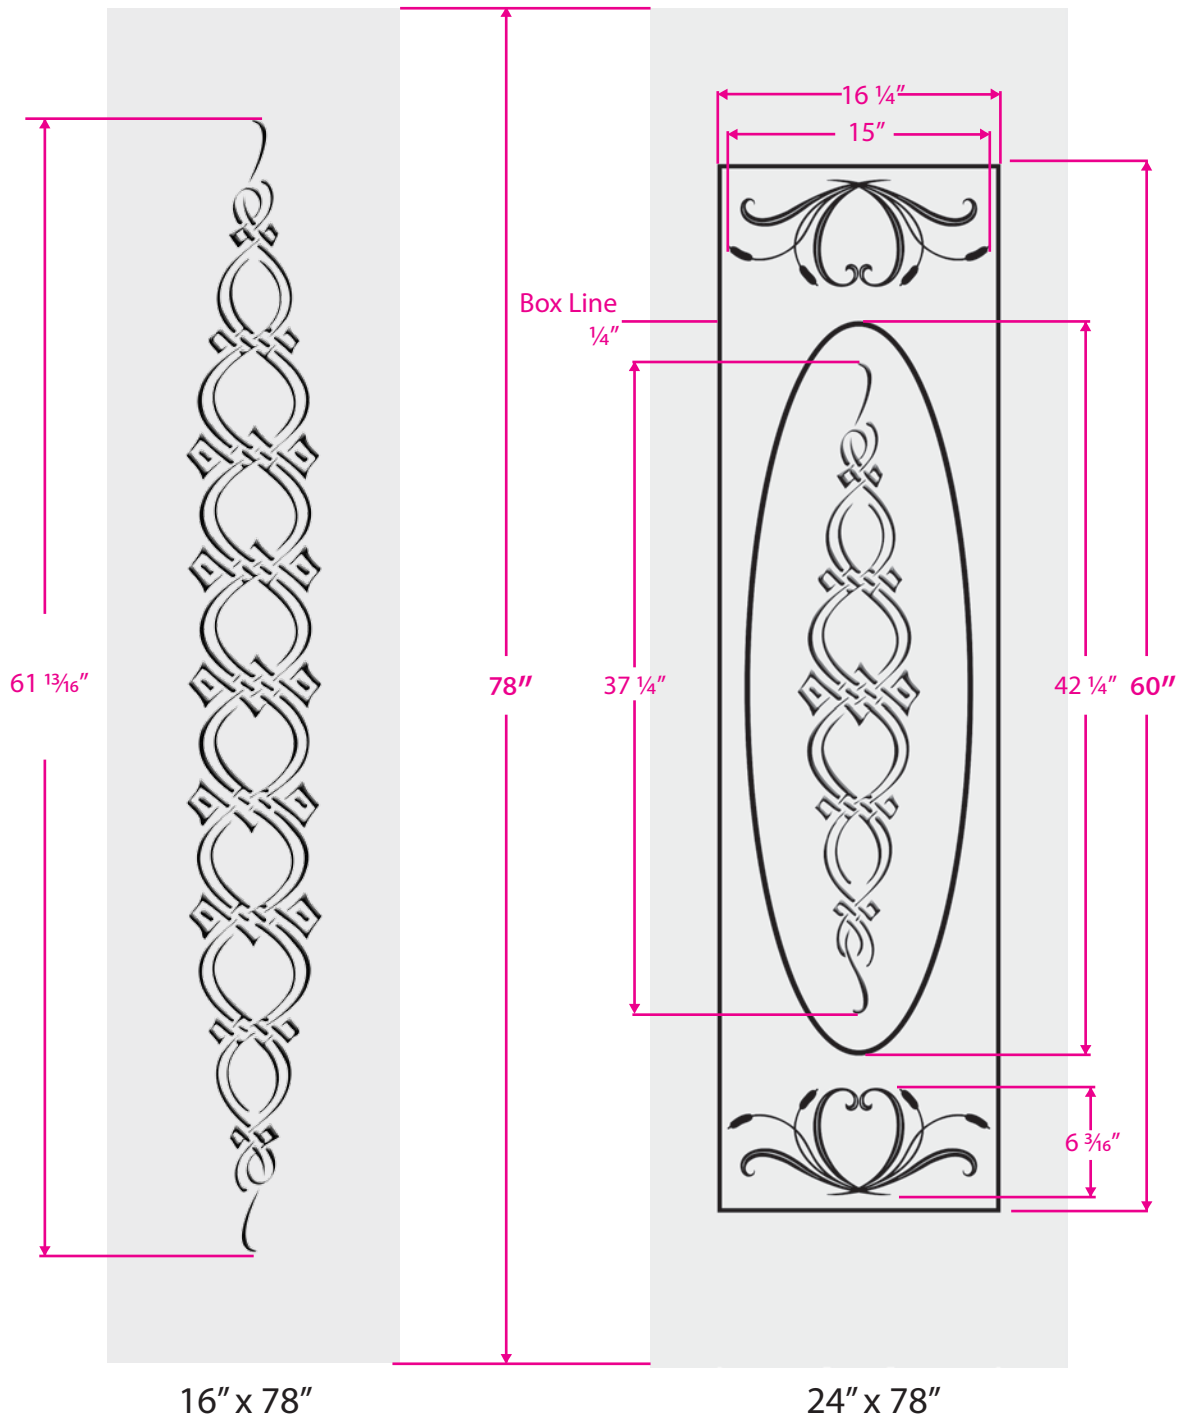

Ritz in Color • 16" x 78", 24" x 78", 32" x 78" & 48" x 78"

- Grey color represents Lite Frost or Clear Background

"Wallpaper" FOR WINDOWS!

Ritz in Color • 16" x 78", 24" x 78", 32" x 78" & 48" x 78"

- Grey color represents Lite Frost or Clear Background

32" x 78"

48" x 78"