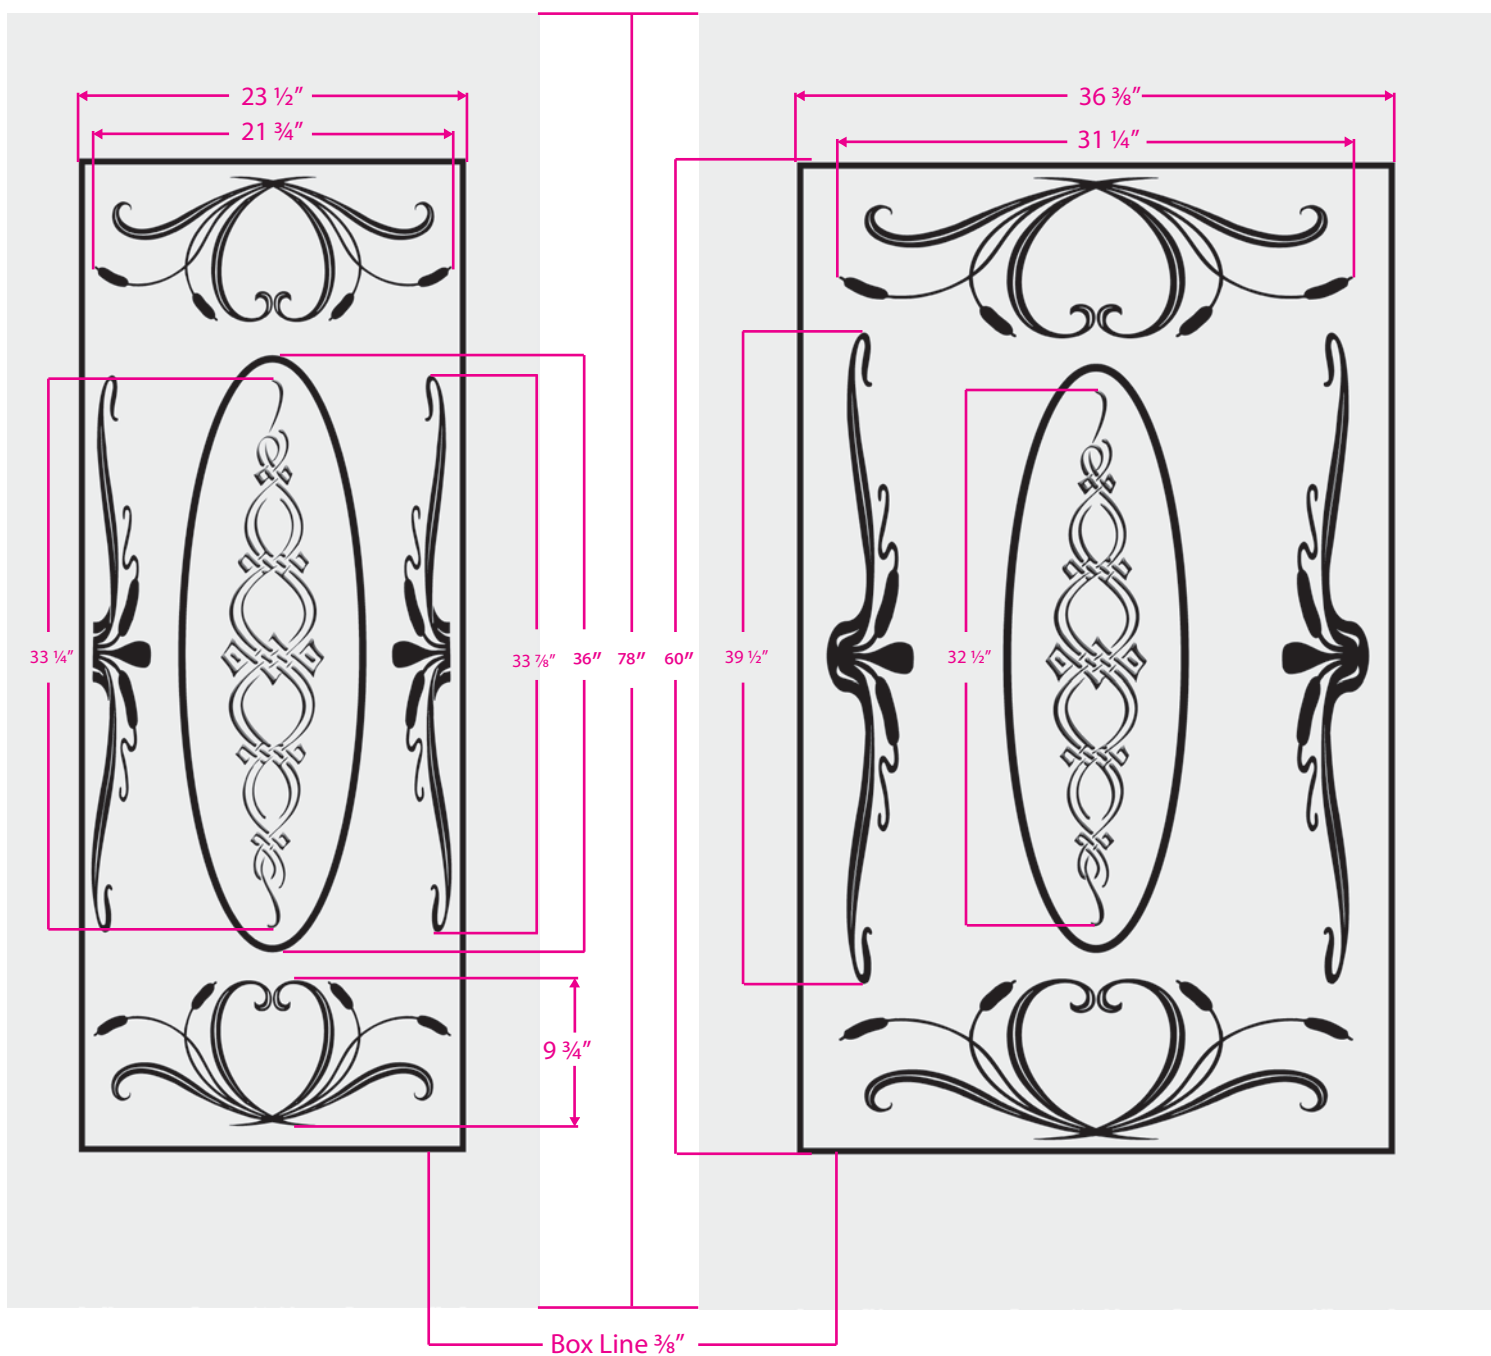

Ritz in Color • 16" x 78", 24" x 78", 32" x 78" & 48" x 78"

- Grey color represents Lite Frost or Clear Background

"Wallpaper" FOR WINDOWS!

Ritz in Color • 16" x 78", 24" x 78", 32" x 78" & 48" x 78"

- Grey color represents Lite Frost or Clear Background

32" x 78"

48" x 78"